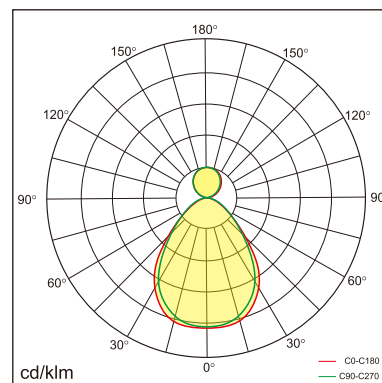

Odin-CS1

Surface mounted luminaires

23.014.34012

GENERAL

Ceiling
Surface
Silver
IP20
indirect 1300 lm
direct 4000 lm
total 5300 lm
Beam Angle $\uparrow 110^\circ/90^\circ\downarrow$
UGR<19

LED

4000K neutral white
CRI ≥ 80
L80(B10)50,000H
SDCM <3

PHYSICAL

length 610 mm
width 610 mm
height 30 mm
5.85 kg

ELECTRICAL

60W
100 lm/W
1-10V Dimming
AC200~240V

The data values for the luminous flux are initially subject to a tolerance of +/- 10%, those for the electrical connected load are initially subject to a tolerance of +/- 10%, and those for the colour temperature are initially subject to a tolerance of +/- 150 K. Product illustrations serve as examples and may differ from the original. No liability is assumed for typographical or printing errors. We reserve the right to make alterations in the interest of improving our products.