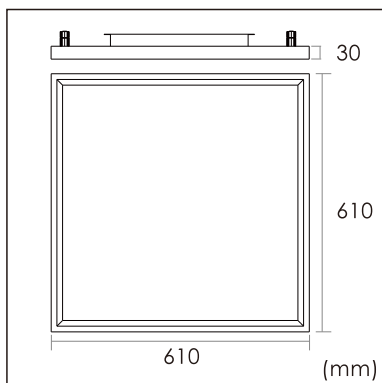

Odin-CS1

Surface mounted luminaires

23.014.34012

GENERAL

Ceiling
Surface
Silver
IP20
indirect 1300 lm
direct 4000 lm
total 5300 lm
Beam Angle $\uparrow 110^\circ/90^\circ\downarrow$
UGR<19

LED

4000K neutral white
CRI ≥ 80
L80(B10)50,000H
SDCM <3

PHYSICAL

length 610 mm
width 610 mm
height 30 mm
5.85 kg

ELECTRICAL

60W
100 lm/W
1-10V Dimming
AC200~240V

The data values for the luminous flux are initially subject to a tolerance of +/- 10%, those for the electrical connected load are initially subject to a tolerance of +/- 10%, and those for the colour temperature are initially subject to a tolerance of +/- 150 K. Product illustrations serve as examples and may differ from the original. No liability is assumed for typographical or printing errors. We reserve the right to make alterations in the interest of improving our products.