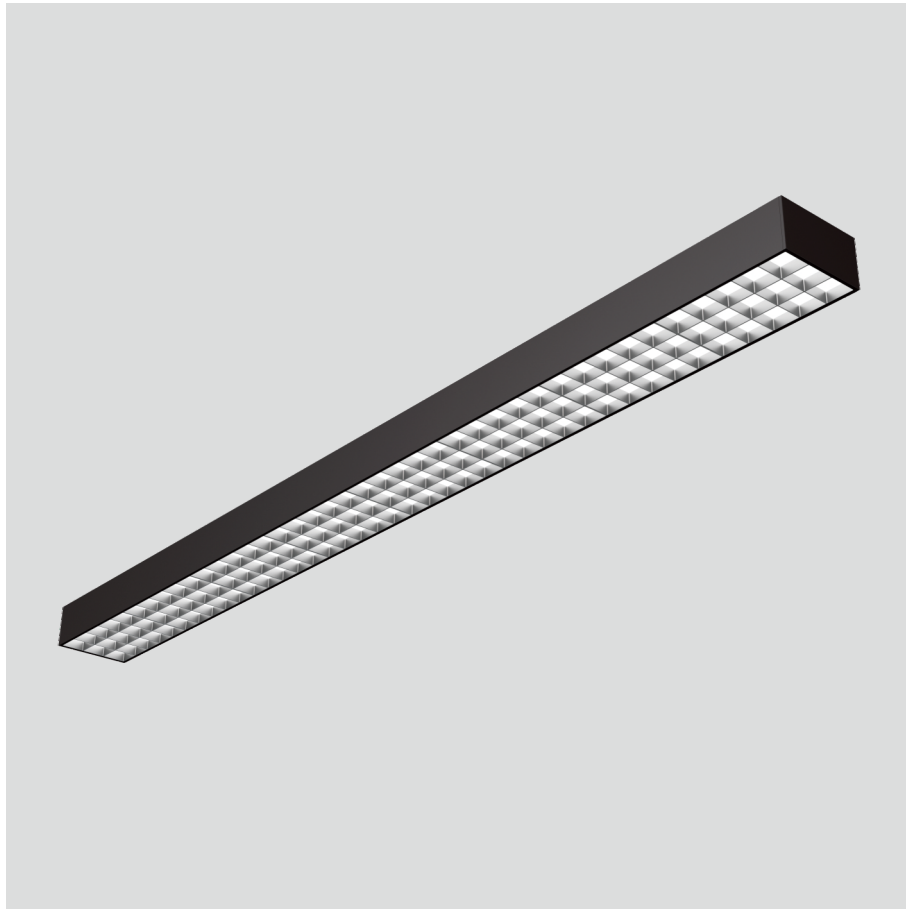

# Frigg-C

Surface mounted luminaires

23.003.14008

## GENERAL

Ceiling  
Surface  
black  
IP20  
3200 lm  
Beam Angle 85°  
UGR<17

## PHYSICAL

length 1126 mm  
width 96 mm  
height 58 mm  
3.2 kg