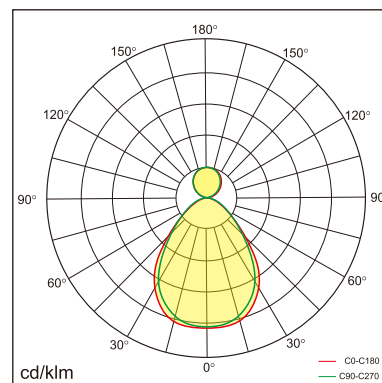

Odin-CS1

Surface mounted luminaires

23.014.14008

GENERAL

Ceiling
Surface
black
IP20
indirect 1300 lm
direct 4000 lm
total 5300 lm
Beam Angle $\uparrow 110^\circ/90^\circ\downarrow$
UGR<19

LED

4000K neutral white
CRI ≥ 80
L80(B10)50,000H
SDCM <3

PHYSICAL

length 610 mm
width 610 mm
height 30 mm
5.85 kg

ELECTRICAL

60W
100 lm/W
1-10V Dimming
AC200~240V

The data values for the luminous flux are initially subject to a tolerance of +/- 10%, those for the electrical connected load are initially subject to a tolerance of +/- 10%, and those for the colour temperature are initially subject to a tolerance of +/- 150 K. Product illustrations serve as examples and may differ from the original. No liability is assumed for typographical or printing errors. We reserve the right to make alterations in the interest of improving our products.