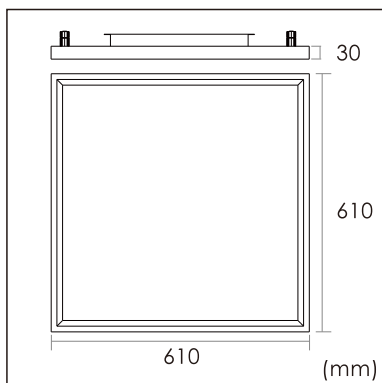

Odin-CS1

Surface mounted luminaires

23.014.14008

GENERAL

Ceiling
Surface
black
IP20
indirect 1300 lm
direct 4000 lm
total 5300 lm
Beam Angle $\uparrow 110^\circ/90^\circ\downarrow$
UGR<19

LED

4000K neutral white
CRI ≥ 80
L80(B10)50,000H
SDCM <3

PHYSICAL

length 610 mm
width 610 mm
height 30 mm
5.85 kg

ELECTRICAL

60W
100 lm/W
1-10V Dimming
AC200~240V

The data values for the luminous flux are initially subject to a tolerance of +/- 10%, those for the electrical connected load are initially subject to a tolerance of +/- 10%, and those for the colour temperature are initially subject to a tolerance of +/- 150 K. Product illustrations serve as examples and may differ from the original. No liability is assumed for typographical or printing errors. We reserve the right to make alterations in the interest of improving our products.