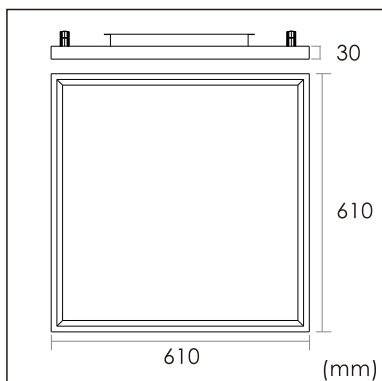

The data values for the luminous flux are initially subject to a tolerance of +/- 10%, those for the electrical connected load are initially subject to a tolerance of +/- 10%, and those for the colour temperature are initially subject to a tolerance of +/- 150 K. Product illustrations serve as examples and may differ from the original. No liability is assumed for typographical or printing errors. We reserve the right to make alterations in the interest of improving our products.