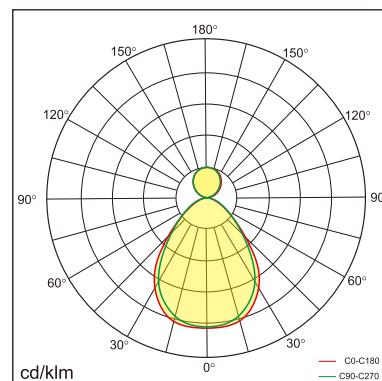

The data values for the luminous flux are initially subject to a tolerance of +/- 10%, those for the electrical connected load are initially subject to a tolerance of +/- 10%, and those for the colour temperature are initially subject to a tolerance of +/- 150 K. Product illustrations serve as examples and may differ from the original. No liability is assumed for typographical or printing errors. We reserve the right to make alterations in the interest of improving our products.