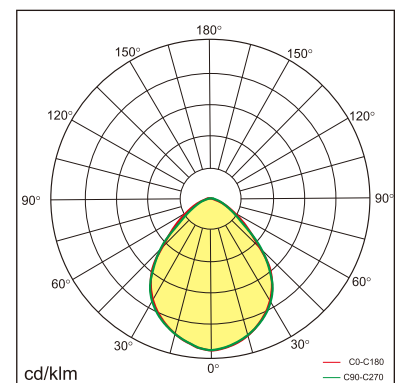

Frigg-C

Surface mounted luminaires

23.003.23009

GENERAL

Ceiling
Surface
White
IP20
3200 lm
Beam Angle 85°
UGR<17

LED

3000K warm white
CRI ≥ 80
L80(B10)50,000H
SDCM <3

PHYSICAL

length 1126 mm
width 96 mm
height 58 mm
3.2 kg

ELECTRICAL

40W
80 lm/W
1-10V Dimming
AC200~240V

The data values for the luminous flux are initially subject to a tolerance of +/- 10%, those for the electrical connected load are initially subject to a tolerance of +/- 10%, and those for the colour temperature are initially subject to a tolerance of +/- 150 K. Product illustrations serve as examples and may differ from the original. No liability is assumed for typographical or printing errors. We reserve the right to make alterations in the interest of improving our products.