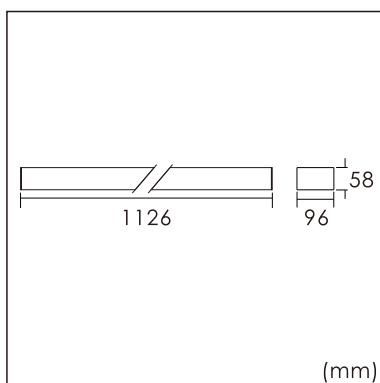

Frigg-C

Surface mounted luminaires

23.003.23009

GENERAL

Ceiling
Surface
White
IP20
3200 lm
Beam Angle 85°
UGR<17

LED

3000K warm white
CRI ≥ 80
L80(B10)50,000H
SDCM <3

PHYSICAL

length 1126 mm
width 96 mm
height 58 mm
3.2 kg

ELECTRICAL

40W
80 lm/W
1-10V Dimming
AC200~240V

The data values for the luminous flux are initially subject to a tolerance of +/- 10%, those for the electrical connected load are initially subject to a tolerance of +/- 10%, and those for the colour temperature are initially subject to a tolerance of +/- 150 K. Product illustrations serve as examples and may differ from the original. No liability is assumed for typographical or printing errors. We reserve the right to make alterations in the interest of improving our products.