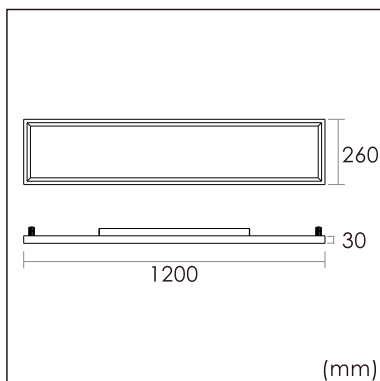

The data values for the luminous flux are initially subject to a tolerance of +/- 10%, those for the electrical connected load are initially subject to a tolerance of +/- 10%, and those for the colour temperature are initially subject to a tolerance of +/- 150 K. Product illustrations serve as examples and may differ from the original. No liability is assumed for typographical or printing errors. We reserve the right to make alterations in the interest of improving our products.