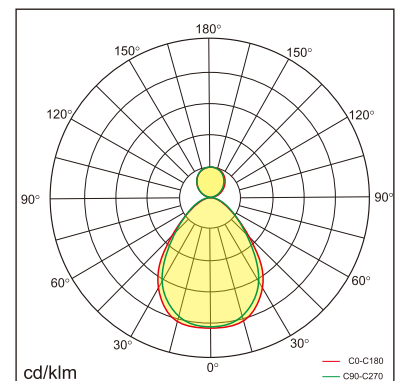

The data values for the luminous flux are initially subject to a tolerance of +/- 10%, those for the electrical connected load are initially subject to a tolerance of +/- 10%, and those for the colour temperature are initially subject to a tolerance of +/- 150 K. Product illustrations serve as examples and may differ from the original. No liability is assumed for typographical or printing errors. We reserve the right to make alterations in the interest of improving our products.