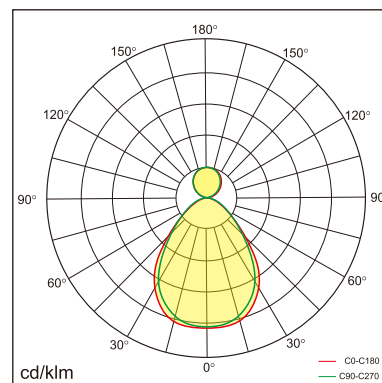

Odin-CS1

Surface mounted luminaires

23.014.24004

GENERAL

Ceiling
Surface
White
IP20
indirect 1300 lm
direct 4000 lm
total 5300 lm
Beam Angle $\uparrow 110^\circ/90^\circ \downarrow$
UGR<19

LED

4000K neutral white
CRI ≥ 80
L80(B10)50,000H
SDCM <3

PHYSICAL

length 610 mm
width 610 mm
height 30 mm
5.85 kg

ELECTRICAL

60W
100 lm/W
No Dimming
AC200~240V

The data values for the luminous flux are initially subject to a tolerance of +/- 10%, those for the electrical connected load are initially subject to a tolerance of +/- 10%, and those for the colour temperature are initially subject to a tolerance of +/- 150 K. Product illustrations serve as examples and may differ from the original. No liability is assumed for typographical or printing errors. We reserve the right to make alterations in the interest of improving our products.