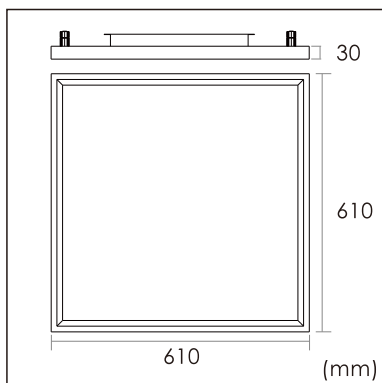

Odin-CS1

Surface mounted luminaires

23.014.24004

GENERAL

Ceiling
Surface
White
IP20
indirect 1300 lm
direct 4000 lm
total 5300 lm
Beam Angle $\uparrow 110^\circ/90^\circ \downarrow$
UGR<19

LED

4000K neutral white
CRI ≥ 80
L80(B10)50,000H
SDCM <3

PHYSICAL

length 610 mm
width 610 mm
height 30 mm
5.85 kg

ELECTRICAL

60W
100 lm/W
No Dimming
AC200~240V

The data values for the luminous flux are initially subject to a tolerance of +/- 10%, those for the electrical connected load are initially subject to a tolerance of +/- 10%, and those for the colour temperature are initially subject to a tolerance of +/- 150 K. Product illustrations serve as examples and may differ from the original. No liability is assumed for typographical or printing errors. We reserve the right to make alterations in the interest of improving our products.