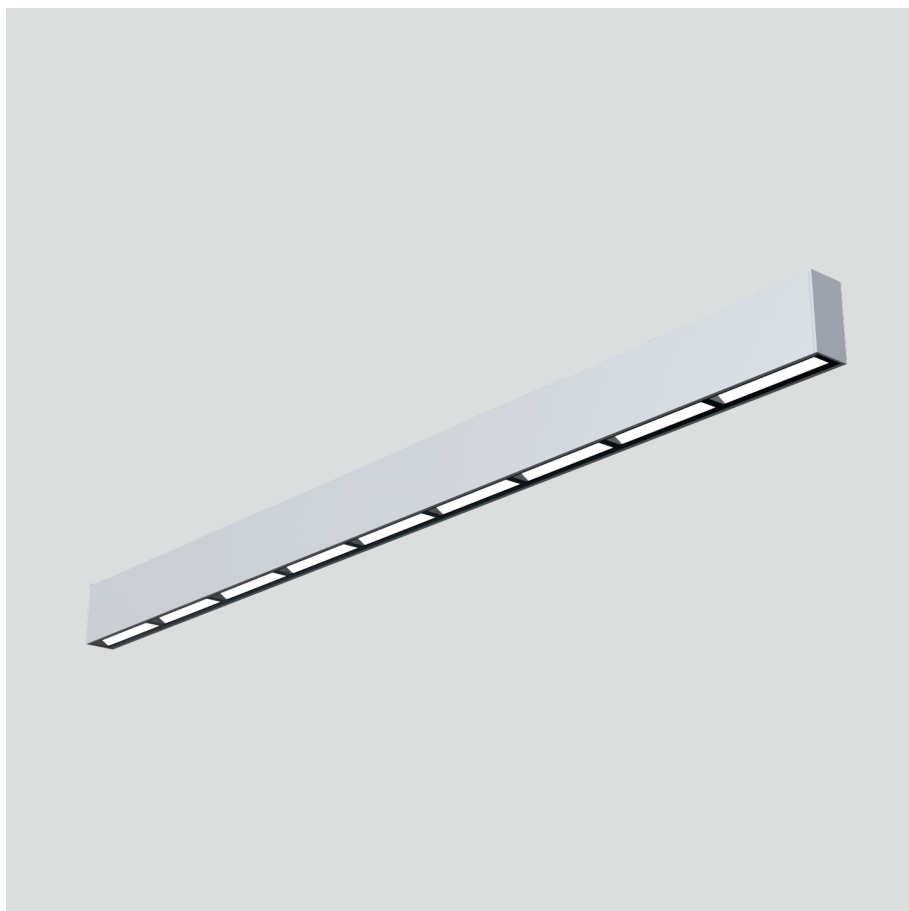

23.002.34012

GENERAL

Ceiling
Surface
Silver
IP20
direct 2800 lm
total 2800 lm
UGR<19

LED

4000K neutral white
CRI ≥ 80
L80(B10)50,000H
SDCM <3

PHYSICAL

length 1204 mm
width 40 mm
height 80 mm
3.25 kg

ELECTRICAL