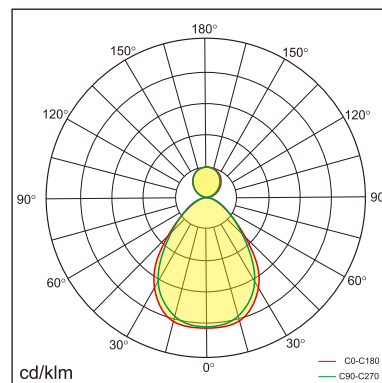

Odin-CS0

Surface mounted luminaires

23.013.34006

GENERAL

Ceiling
Surface
Silver
IP20
indirect 1200 lm
direct 4200 lm
total 5400 lm
Beam Angle \uparrow 110°/90° \downarrow
UGR<19

LED

4000K neutral white
CRI \geq 80
L80(B10)50,000H
SDCM <3

PHYSICAL

length 1200 mm
width 260 mm
height 30 mm
5.85 kg

ELECTRICAL

60W
100 lm/W
No Dimming
AC200~240V

The data values for the luminous flux are initially subject to a tolerance of +/- 10%, those for the electrical connected load are initially subject to a tolerance of +/- 10%, and those for the colour temperature are initially subject to a tolerance of +/- 150 K. Product illustrations serve as examples and may differ from the original. No liability is assumed for typographical or printing errors. We reserve the right to make alterations in the interest of improving our products.