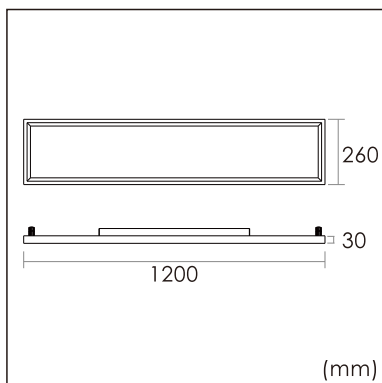

Odin-CS0

Surface mounted luminaires

23.013.34006

GENERAL

Ceiling
Surface
Silver
IP20
indirect 1200 lm
direct 4200 lm
total 5400 lm
Beam Angle \uparrow 110°/90° \downarrow
UGR<19

LED

4000K neutral white
CRI \geq 80
L80(B10)50,000H
SDCM <3

PHYSICAL

length 1200 mm
width 260 mm
height 30 mm
5.85 kg

ELECTRICAL

60W
100 lm/W
No Dimming
AC200~240V

The data values for the luminous flux are initially subject to a tolerance of +/- 10%, those for the electrical connected load are initially subject to a tolerance of +/- 10%, and those for the colour temperature are initially subject to a tolerance of +/- 150 K. Product illustrations serve as examples and may differ from the original. No liability is assumed for typographical or printing errors. We reserve the right to make alterations in the interest of improving our products.