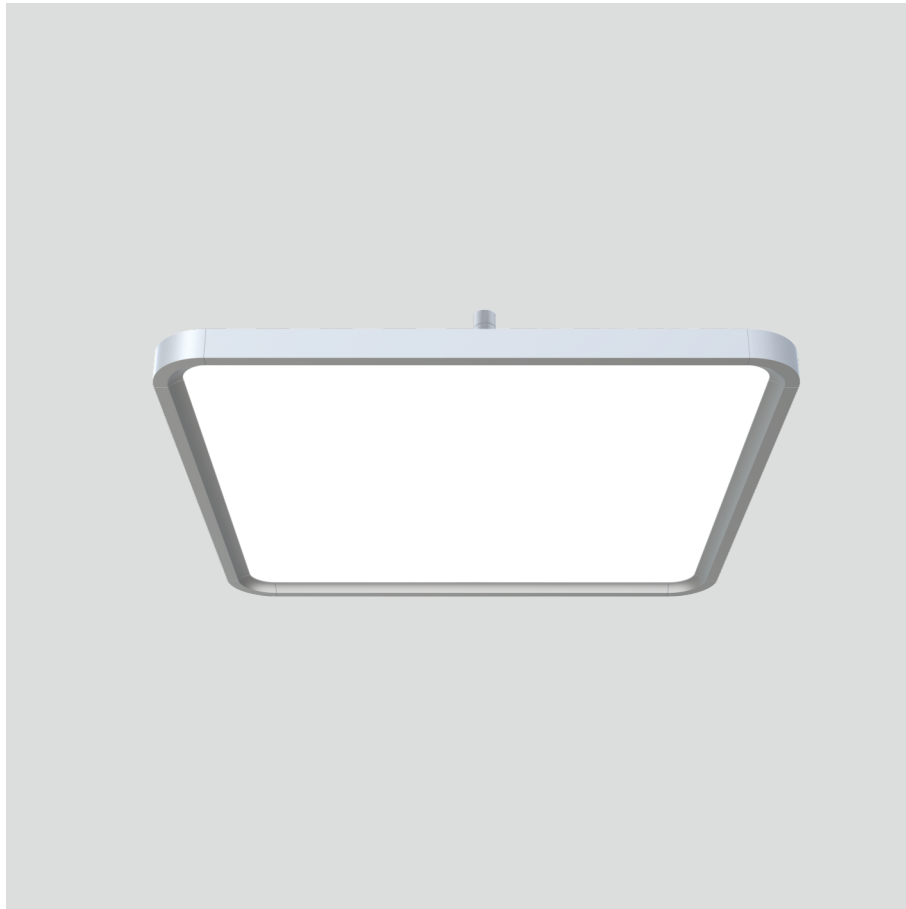

Odin-CR1

Surface mounted luminaires

23.012.34006

GENERAL

Ceiling
Surface
Silver
IP20
indirect 1300 lm
direct 4000 lm
total 5300 lm
Beam Angle $\uparrow 110^\circ/90^\circ \downarrow$
UGR<19

LED

4000K neutral white
CRI ≥ 80
L80(B10)50,000H
SDCM <3

PHYSICAL

length 610 mm
width 610 mm
height 30 mm
6.15 kg

ELECTRICAL

60W
100 lm/W
No Dimming
AC200~240V

The data values for the luminous flux are initially subject to a tolerance of +/- 10%, those for the electrical connected load are initially subject to a tolerance of +/- 10%, and those for the colour temperature are initially subject to a tolerance of +/- 150 K. Product illustrations serve as examples and may differ from the original. No liability is assumed for typographical or printing errors. We reserve the right to make alterations in the interest of improving our products.