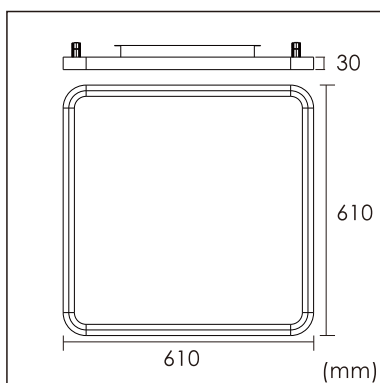

Odin-CR1

Surface mounted luminaires

23.012.34006

GENERAL

Ceiling
Surface
Silver
IP20
indirect 1300 lm
direct 4000 lm
total 5300 lm
Beam Angle $\uparrow 110^\circ/90^\circ \downarrow$
UGR<19

LED

4000K neutral white
CRI ≥ 80
L80(B10)50,000H
SDCM <3

PHYSICAL

length 610 mm
width 610 mm
height 30 mm
6.15 kg

ELECTRICAL

60W
100 lm/W
No Dimming
AC200~240V

The data values for the luminous flux are initially subject to a tolerance of +/- 10%, those for the electrical connected load are initially subject to a tolerance of +/- 10%, and those for the colour temperature are initially subject to a tolerance of +/- 150 K. Product illustrations serve as examples and may differ from the original. No liability is assumed for typographical or printing errors. We reserve the right to make alterations in the interest of improving our products.