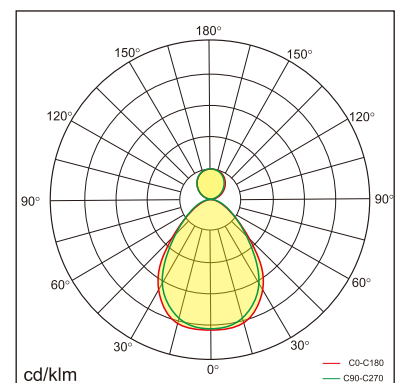

Odin-CR1

Surface mounted luminaires

23.012.34006

GENERAL

Ceiling
Surface
Silver
IP20
indirect 1300 lm
direct 4000 lm
total 5300 lm
Beam Angle $\uparrow 110^\circ/90^\circ \downarrow$
UGR<19

LED

4000K neutral white
CRI ≥ 80
L80(B10)50,000H
SDCM <3

PHYSICAL

length 610 mm
width 610 mm
height 30 mm
6.15 kg

ELECTRICAL

60W
100 lm/W
No Dimming
AC200~240V

The data values for the luminous flux are initially subject to a tolerance of +/- 10%, those for the electrical connected load are initially subject to a tolerance of +/- 10%, and those for the colour temperature are initially subject to a tolerance of +/- 150 K. Product illustrations serve as examples and may differ from the original. No liability is assumed for typographical or printing errors. We reserve the right to make alterations in the interest of improving our products.