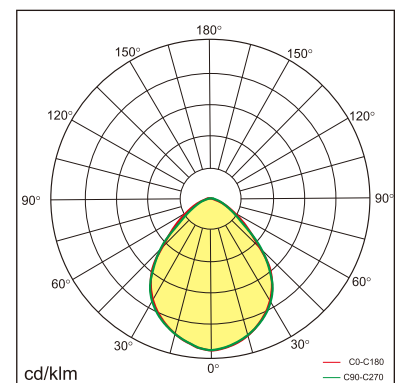

Frigg-C

Surface mounted luminaires

23.003.23003

GENERAL

Ceiling
Surface
White
IP20
3200 lm
Beam Angle 85°
UGR<17

LED

3000K warm white
CRI ≥ 80
L80(B10)50,000H
SDCM <3

PHYSICAL

length 1126 mm
width 96 mm
height 58 mm
3.2 kg

ELECTRICAL

40W
80 lm/W
No Dimming
AC200~240V

The data values for the luminous flux are initially subject to a tolerance of +/- 10%, those for the electrical connected load are initially subject to a tolerance of +/- 10%, and those for the colour temperature are initially subject to a tolerance of +/- 150 K. Product illustrations serve as examples and may differ from the original. No liability is assumed for typographical or printing errors. We reserve the right to make alterations in the interest of improving our products.