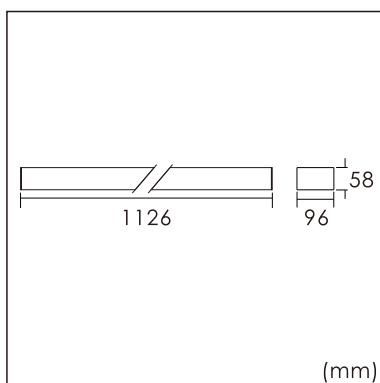

Frigg-C

Surface mounted luminaires

23.003.23003

GENERAL

Ceiling
Surface
White
IP20
3200 lm
Beam Angle 85°
UGR<17

LED

3000K warm white
CRI ≥ 80
L80(B10)50,000H
SDCM <3

PHYSICAL

length 1126 mm
width 96 mm
height 58 mm
3.2 kg

ELECTRICAL

40W
80 lm/W
No Dimming
AC200~240V

The data values for the luminous flux are initially subject to a tolerance of +/- 10%, those for the electrical connected load are initially subject to a tolerance of +/- 10%, and those for the colour temperature are initially subject to a tolerance of +/- 150 K. Product illustrations serve as examples and may differ from the original. No liability is assumed for typographical or printing errors. We reserve the right to make alterations in the interest of improving our products.