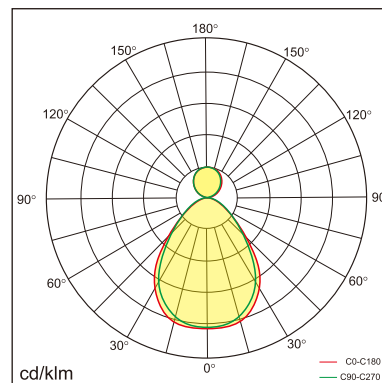

The data values for the luminous flux are initially subject to a tolerance of +/- 10%, those for the electrical connected load are initially subject to a tolerance of +/- 10%, and those for the colour temperature are initially subject to a tolerance of +/- 150 K. Product illustrations serve as examples and may differ from the original. No liability is assumed for typographical or printing errors. We reserve the right to make alterations in the interest of improving our products.