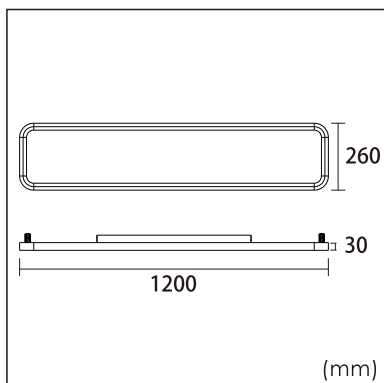

The data values for the luminous flux are initially subject to a tolerance of +/- 10%, those for the electrical connected load are initially subject to a tolerance of +/- 10%, and those for the colour temperature are initially subject to a tolerance of +/- 150 K. Product illustrations serve as examples and may differ from the original. No liability is assumed for typographical or printing errors. We reserve the right to make alterations in the interest of improving our products.