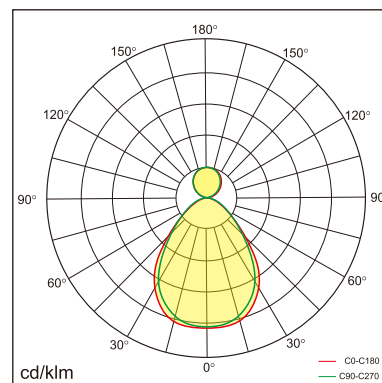

The data values for the luminous flux are initially subject to a tolerance of +/- 10%, those for the electrical connected load are initially subject to a tolerance of +/- 10%, and those for the colour temperature are initially subject to a tolerance of +/- 150 K. Product illustrations serve as examples and may differ from the original. No liability is assumed for typographical or printing errors. We reserve the right to make alterations in the interest of improving our products.