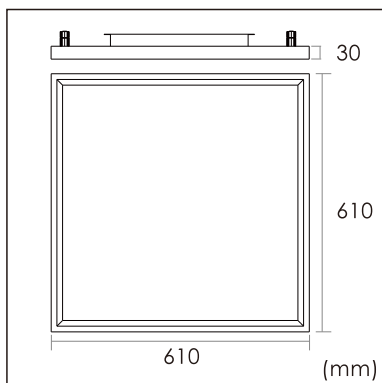

The data values for the luminous flux are initially subject to a tolerance of +/- 10%, those for the electrical connected load are initially subject to a tolerance of +/- 10%, and those for the colour temperature are initially subject to a tolerance of +/- 150 K. Product illustrations serve as examples and may differ from the original. No liability is assumed for typographical or printing errors. We reserve the right to make alterations in the interest of improving our products.