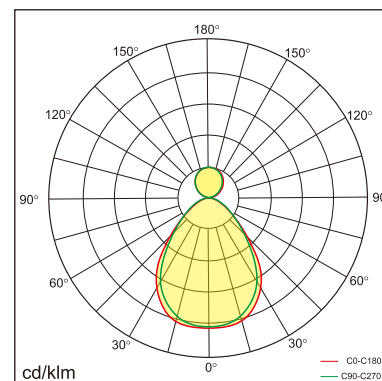

The data values for the luminous flux are initially subject to a tolerance of +/- 10%, those for the electrical connected load are initially subject to a tolerance of +/- 10%, and those for the colour temperature are initially subject to a tolerance of +/- 150 K. Product illustrations serve as examples and may differ from the original. No liability is assumed for typographical or printing errors. We reserve the right to make alterations in the interest of improving our products.