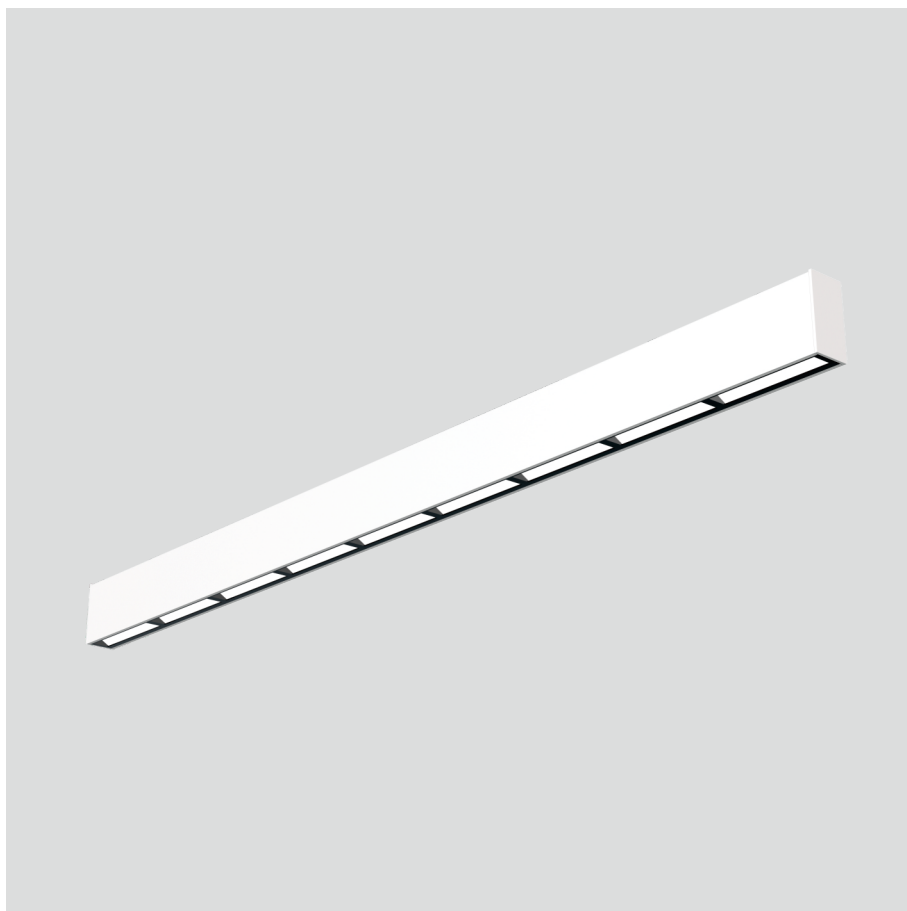

23.002.24004

GENERAL

Ceiling
Surface
White
IP20
direct 2800 lm
total 2800 lm
UGR<19

LED

4000K neutral white
CRI ≥ 80
L80(B10)50,000H
SDCM <3

PHYSICAL

length 1204 mm
width 40 mm
height 80 mm
3.25 kg

ELECTRICAL