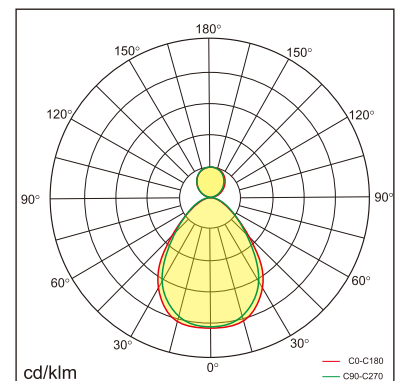

Odin-CS0

Surface mounted luminaires

23.013.34012

GENERAL

Ceiling
Surface
Silver
IP20
indirect 1200 lm
direct 4200 lm
total 5400 lm
Beam Angle \uparrow 110°/90° \downarrow
UGR<19

LED

4000K neutral white
CRI \geq 80
L80(B10)50,000H
SDCM <3

PHYSICAL

length 1200 mm
width 260 mm
height 30 mm
5.85 kg

ELECTRICAL

60W
100 lm/W
1-10V Dimming
AC200~240V

The data values for the luminous flux are initially subject to a tolerance of +/- 10%, those for the electrical connected load are initially subject to a tolerance of +/- 10%, and those for the colour temperature are initially subject to a tolerance of +/- 150 K. Product illustrations serve as examples and may differ from the original. No liability is assumed for typographical or printing errors. We reserve the right to make alterations in the interest of improving our products.