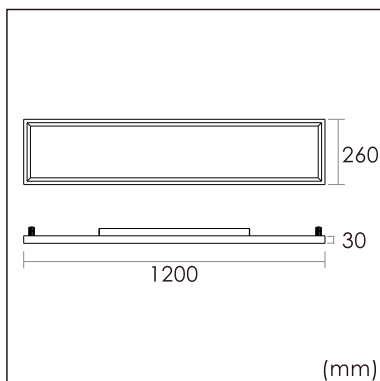

Odin-CS0

Surface mounted luminaires

23.013.34012

GENERAL

Ceiling
Surface
Silver
IP20
indirect 1200 lm
direct 4200 lm
total 5400 lm
Beam Angle \uparrow 110°/90° \downarrow
UGR<19

LED

4000K neutral white
CRI \geq 80
L80(B10)50,000H
SDCM <3

PHYSICAL

length 1200 mm
width 260 mm
height 30 mm
5.85 kg

ELECTRICAL

60W
100 lm/W
1-10V Dimming
AC200~240V

The data values for the luminous flux are initially subject to a tolerance of +/- 10%, those for the electrical connected load are initially subject to a tolerance of +/- 10%, and those for the colour temperature are initially subject to a tolerance of +/- 150 K. Product illustrations serve as examples and may differ from the original. No liability is assumed for typographical or printing errors. We reserve the right to make alterations in the interest of improving our products.