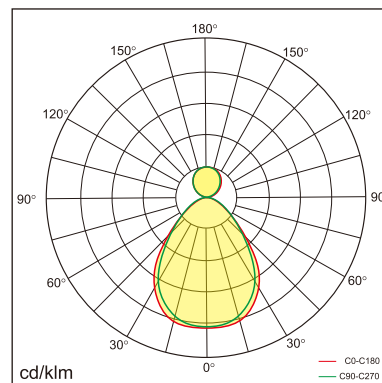

Odin-CR1

Surface mounted luminaires

23.012.24004

GENERAL

Ceiling
Surface
White
IP20
indirect 1300 lm
direct 4000 lm
total 5300 lm
Beam Angle $\uparrow 110^\circ/90^\circ \downarrow$
UGR<19

LED

4000K neutral white
CRI ≥ 80
L80(B10)50,000H
SDCM <3

PHYSICAL

length 610 mm
width 610 mm
height 30 mm
6.15 kg

ELECTRICAL

60W
100 lm/W
No Dimming
AC200~240V

The data values for the luminous flux are initially subject to a tolerance of +/- 10%, those for the electrical connected load are initially subject to a tolerance of +/- 10%, and those for the colour temperature are initially subject to a tolerance of +/- 150 K. Product illustrations serve as examples and may differ from the original. No liability is assumed for typographical or printing errors. We reserve the right to make alterations in the interest of improving our products.