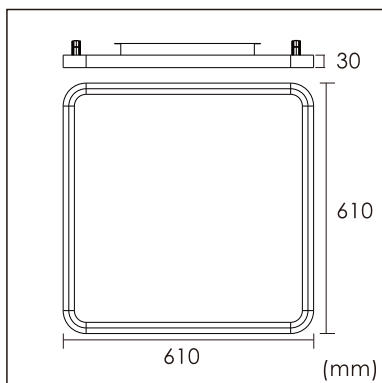

Odin-CR1

Surface mounted luminaires

23.012.24004

GENERAL

Ceiling
Surface
White
IP20
indirect 1300 lm
direct 4000 lm
total 5300 lm
Beam Angle $\uparrow 110^\circ/90^\circ \downarrow$
UGR<19

LED

4000K neutral white
CRI ≥ 80
L80(B10)50,000H
SDCM <3

PHYSICAL

length 610 mm
width 610 mm
height 30 mm
6.15 kg

ELECTRICAL

60W
100 lm/W
No Dimming
AC200~240V

The data values for the luminous flux are initially subject to a tolerance of +/- 10%, those for the electrical connected load are initially subject to a tolerance of +/- 10%, and those for the colour temperature are initially subject to a tolerance of +/- 150 K. Product illustrations serve as examples and may differ from the original. No liability is assumed for typographical or printing errors. We reserve the right to make alterations in the interest of improving our products.