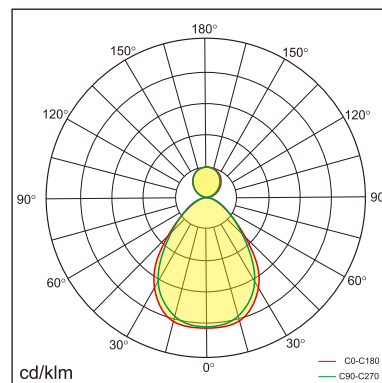

Odin-CS0

Surface mounted luminaires

23.013.14014

GENERAL

Ceiling
Surface
black
IP20
indirect 1200 lm
direct 4200 lm
total 5400 lm
Beam Angle $\uparrow 110^\circ/90^\circ \downarrow$
UGR<19

LED

4000K neutral white
CRI ≥ 80
L80(B10)50,000H
SDCM <3

PHYSICAL

length 1200 mm
width 260 mm
height 30 mm
5.85 kg

ELECTRICAL

60W
100 lm/W
DALI Dimming
AC200~240V

The data values for the luminous flux are initially subject to a tolerance of +/- 10%, those for the electrical connected load are initially subject to a tolerance of +/- 10%, and those for the colour temperature are initially subject to a tolerance of +/- 150 K. Product illustrations serve as examples and may differ from the original. No liability is assumed for typographical or printing errors. We reserve the right to make alterations in the interest of improving our products.