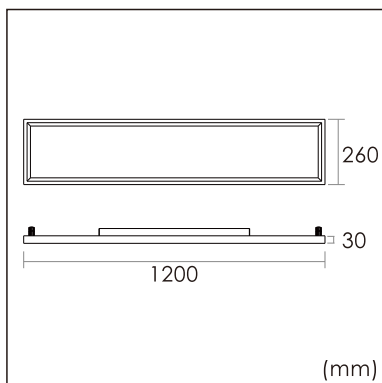

Odin-CS0

Surface mounted luminaires

23.013.14014

GENERAL

Ceiling
Surface
black
IP20
indirect 1200 lm
direct 4200 lm
total 5400 lm
Beam Angle $\uparrow 110^\circ/90^\circ \downarrow$
UGR<19

LED

4000K neutral white
CRI ≥ 80
L80(B10)50,000H
SDCM <3

PHYSICAL

length 1200 mm
width 260 mm
height 30 mm
5.85 kg

ELECTRICAL

60W
100 lm/W
DALI Dimming
AC200~240V

The data values for the luminous flux are initially subject to a tolerance of +/- 10%, those for the electrical connected load are initially subject to a tolerance of +/- 10%, and those for the colour temperature are initially subject to a tolerance of +/- 150 K. Product illustrations serve as examples and may differ from the original. No liability is assumed for typographical or printing errors. We reserve the right to make alterations in the interest of improving our products.