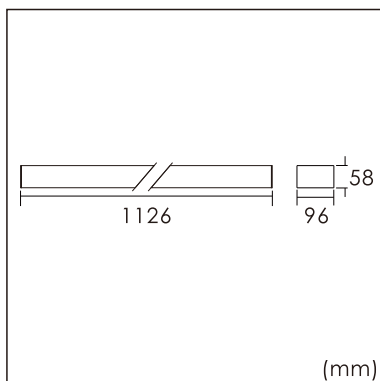

Frigg-C

Surface mounted luminaires

23.003.24010

GENERAL

Ceiling
Surface
White
IP20
3200 lm
Beam Angle 85°
UGR<17

LED

4000K neutral white
CRI ≥ 80
L80(B10)50,000H
SDCM <3

PHYSICAL

length 1126 mm
width 96 mm
height 58 mm
3.2 kg

ELECTRICAL

40W
80 lm/W
1-10V Dimming
AC200~240V

The data values for the luminous flux are initially subject to a tolerance of +/- 10%, those for the electrical connected load are initially subject to a tolerance of +/- 10%, and those for the colour temperature are initially subject to a tolerance of +/- 150 K. Product illustrations serve as examples and may differ from the original. No liability is assumed for typographical or printing errors. We reserve the right to make alterations in the interest of improving our products.