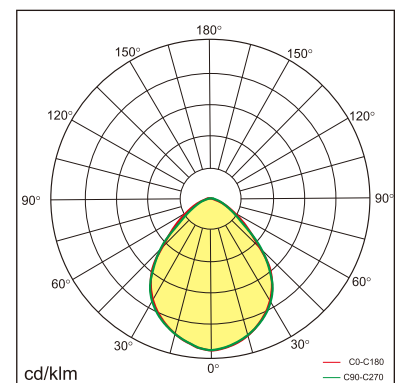

Frigg-C

Surface mounted luminaires

23.003.24010

GENERAL

Ceiling
Surface
White
IP20
3200 lm
Beam Angle 85°
UGR<17

LED

4000K neutral white
CRI ≥ 80
L80(B10)50,000H
SDCM <3

PHYSICAL

length 1126 mm
width 96 mm
height 58 mm
3.2 kg

ELECTRICAL

40W
80 lm/W
1-10V Dimming
AC200~240V

The data values for the luminous flux are initially subject to a tolerance of +/- 10%, those for the electrical connected load are initially subject to a tolerance of +/- 10%, and those for the colour temperature are initially subject to a tolerance of +/- 150 K. Product illustrations serve as examples and may differ from the original. No liability is assumed for typographical or printing errors. We reserve the right to make alterations in the interest of improving our products.