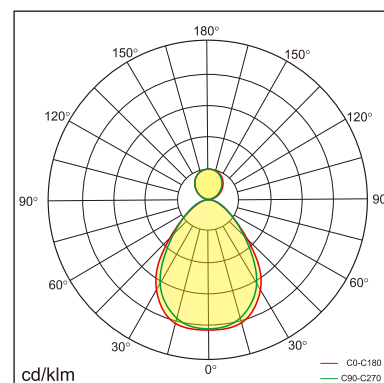

Odin-CS0

Surface mounted luminaires

23.013.33011

GENERAL

Ceiling
Surface
Silver
IP20
indirect 1200 lm
direct 4200 lm
total 5400 lm
Beam Angle \uparrow 110°/90° \downarrow
UGR<19

LED

3000K warm white
CRI \geq 80
L80(B10)50,000H
SDCM <3

PHYSICAL

length 1200 mm
width 260 mm
height 30 mm
5.85 kg

ELECTRICAL

60W
100 lm/W
1-10V Dimming
AC200~240V

The data values for the luminous flux are initially subject to a tolerance of +/- 10%, those for the electrical connected load are initially subject to a tolerance of +/- 10%, and those for the colour temperature are initially subject to a tolerance of +/- 150 K. Product illustrations serve as examples and may differ from the original. No liability is assumed for typographical or printing errors. We reserve the right to make alterations in the interest of improving our products.