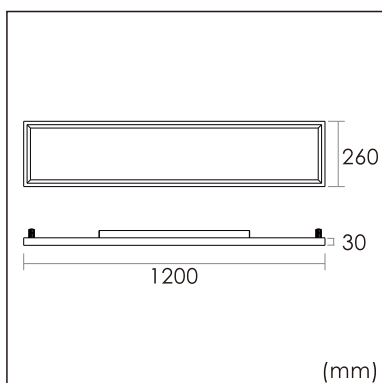

Odin-CS0

Surface mounted luminaires

23.013.33011

GENERAL

Ceiling
Surface
Silver
IP20
indirect 1200 lm
direct 4200 lm
total 5400 lm
Beam Angle \uparrow 110°/90° \downarrow
UGR<19

LED

3000K warm white
CRI \geq 80
L80(B10)50,000H
SDCM <3

PHYSICAL

length 1200 mm
width 260 mm
height 30 mm
5.85 kg

ELECTRICAL

60W
100 lm/W
1-10V Dimming
AC200~240V

The data values for the luminous flux are initially subject to a tolerance of +/- 10%, those for the electrical connected load are initially subject to a tolerance of +/- 10%, and those for the colour temperature are initially subject to a tolerance of +/- 150 K. Product illustrations serve as examples and may differ from the original. No liability is assumed for typographical or printing errors. We reserve the right to make alterations in the interest of improving our products.