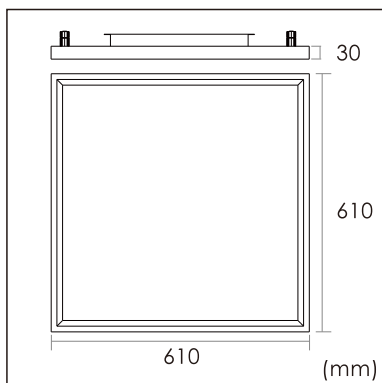

Odin-CS1

Surface mounted luminaires

23.014.33011

GENERAL

Ceiling
Surface
Silver
IP20
indirect 1300 lm
direct 4000 lm
total 5300 lm
Beam Angle $\uparrow 110^\circ/90^\circ \downarrow$
UGR<19

LED

3000K warm white
CRI ≥ 80
L80(B10)50,000H
SDCM <3

PHYSICAL

length 610 mm
width 610 mm
height 30 mm
5.85 kg

ELECTRICAL

60W
100 lm/W
1-10V Dimming
AC200~240V

The data values for the luminous flux are initially subject to a tolerance of +/- 10%, those for the electrical connected load are initially subject to a tolerance of +/- 10%, and those for the colour temperature are initially subject to a tolerance of +/- 150 K. Product illustrations serve as examples and may differ from the original. No liability is assumed for typographical or printing errors. We reserve the right to make alterations in the interest of improving our products.