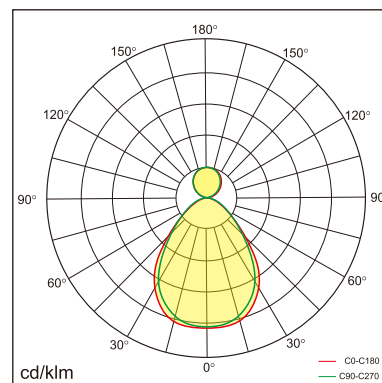

Odin-CS1

Surface mounted luminaires

23.014.33011

GENERAL

Ceiling
Surface
Silver
IP20
indirect 1300 lm
direct 4000 lm
total 5300 lm
Beam Angle $\uparrow 110^\circ/90^\circ \downarrow$
UGR<19

LED

3000K warm white
CRI ≥ 80
L80(B10)50,000H
SDCM <3

PHYSICAL

length 610 mm
width 610 mm
height 30 mm
5.85 kg

ELECTRICAL

60W
100 lm/W
1-10V Dimming
AC200~240V

The data values for the luminous flux are initially subject to a tolerance of +/- 10%, those for the electrical connected load are initially subject to a tolerance of +/- 10%, and those for the colour temperature are initially subject to a tolerance of +/- 150 K. Product illustrations serve as examples and may differ from the original. No liability is assumed for typographical or printing errors. We reserve the right to make alterations in the interest of improving our products.