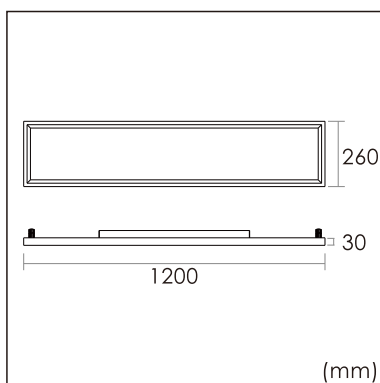

Odin-CS0

Surface mounted luminaires

23.013.33017

GENERAL

Ceiling
Surface
Silver
IP20
indirect 1200 lm
direct 4200 lm
total 5400 lm
Beam Angle \uparrow 110°/90° \downarrow
UGR<19

LED

3000K warm white
CRI \geq 80
L80(B10)50,000H
SDCM <3

PHYSICAL

length 1200 mm
width 260 mm
height 30 mm
5.85 kg

ELECTRICAL

60W
100 lm/W
DALI Dimming
AC200~240V

The data values for the luminous flux are initially subject to a tolerance of +/- 10%, those for the electrical connected load are initially subject to a tolerance of +/- 10%, and those for the colour temperature are initially subject to a tolerance of +/- 150 K. Product illustrations serve as examples and may differ from the original. No liability is assumed for typographical or printing errors. We reserve the right to make alterations in the interest of improving our products.