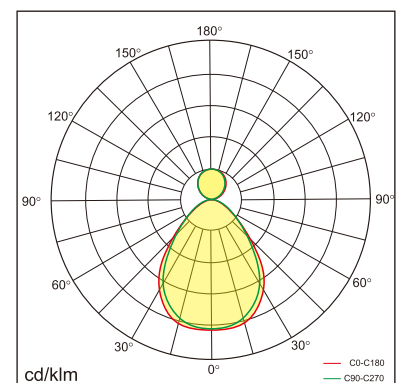

Odin-CS0

Surface mounted luminaires

23.013.33017

GENERAL

Ceiling
Surface
Silver
IP20
indirect 1200 lm
direct 4200 lm
total 5400 lm
Beam Angle \uparrow 110°/90° \downarrow
UGR<19

LED

3000K warm white
CRI \geq 80
L80(B10)50,000H
SDCM <3

PHYSICAL

length 1200 mm
width 260 mm
height 30 mm
5.85 kg

ELECTRICAL

60W
100 lm/W
DALI Dimming
AC200~240V

The data values for the luminous flux are initially subject to a tolerance of +/- 10%, those for the electrical connected load are initially subject to a tolerance of +/- 10%, and those for the colour temperature are initially subject to a tolerance of +/- 150 K. Product illustrations serve as examples and may differ from the original. No liability is assumed for typographical or printing errors. We reserve the right to make alterations in the interest of improving our products.