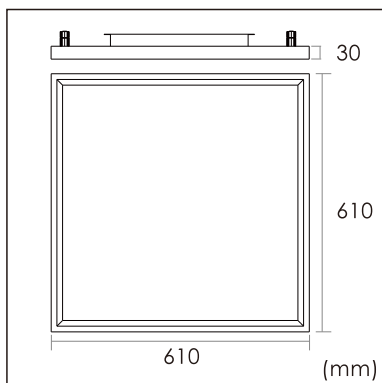

Odin-CS1

Surface mounted luminaires

23.014.23009

GENERAL

Ceiling
Surface
White
IP20
indirect 1300 lm
direct 4000 lm
total 5300 lm
Beam Angle $\uparrow 110^\circ/90^\circ \downarrow$
UGR<19

LED

3000K warm white
CRI ≥ 80
L80(B10)50,000H
SDCM <3

PHYSICAL

length 610 mm
width 610 mm
height 30 mm
5.85 kg

ELECTRICAL

60W
100 lm/W
1-10V Dimming
AC200~240V

The data values for the luminous flux are initially subject to a tolerance of +/- 10%, those for the electrical connected load are initially subject to a tolerance of +/- 10%, and those for the colour temperature are initially subject to a tolerance of +/- 150 K. Product illustrations serve as examples and may differ from the original. No liability is assumed for typographical or printing errors. We reserve the right to make alterations in the interest of improving our products.