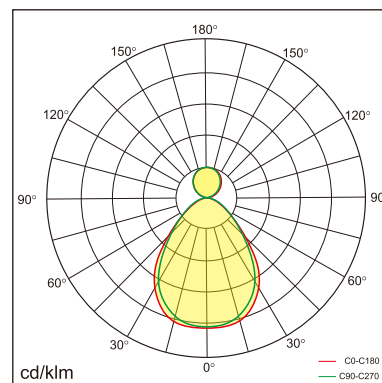

Odin-CS1

Surface mounted luminaires

23.014.23009

GENERAL

Ceiling
Surface
White
IP20
indirect 1300 lm
direct 4000 lm
total 5300 lm
Beam Angle $\uparrow 110^\circ/90^\circ \downarrow$
UGR<19

LED

3000K warm white
CRI ≥ 80
L80(B10)50,000H
SDCM <3

PHYSICAL

length 610 mm
width 610 mm
height 30 mm
5.85 kg

ELECTRICAL

60W
100 lm/W
1-10V Dimming
AC200~240V

The data values for the luminous flux are initially subject to a tolerance of +/- 10%, those for the electrical connected load are initially subject to a tolerance of +/- 10%, and those for the colour temperature are initially subject to a tolerance of +/- 150 K. Product illustrations serve as examples and may differ from the original. No liability is assumed for typographical or printing errors. We reserve the right to make alterations in the interest of improving our products.