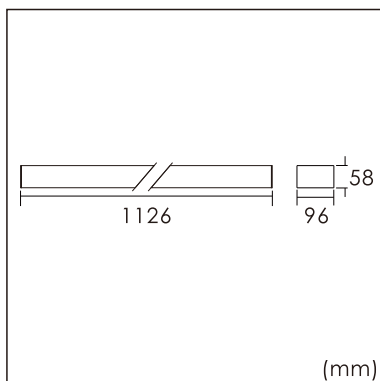

Frigg-C

Surface mounted luminaires

23.003.33005

GENERAL

Ceiling
Surface
Silver
IP20
3200 lm
Beam Angle 85°
UGR<17

LED

3000K warm white
CRI ≥ 80
L80(B10)50,000H
SDCM <3

PHYSICAL

length 1126 mm
width 96 mm
height 58 mm
3.2 kg

ELECTRICAL

40W
80 lm/W
No Dimming
AC200~240V

The data values for the luminous flux are initially subject to a tolerance of +/- 10%, those for the electrical connected load are initially subject to a tolerance of +/- 10%, and those for the colour temperature are initially subject to a tolerance of +/- 150 K. Product illustrations serve as examples and may differ from the original. No liability is assumed for typographical or printing errors. We reserve the right to make alterations in the interest of improving our products.