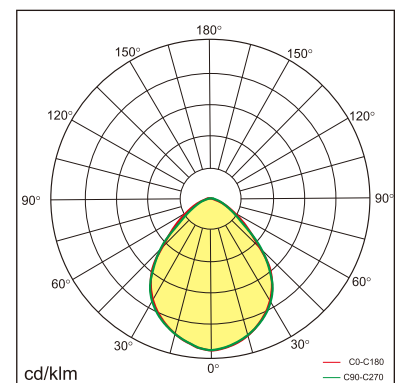

Frigg-C

Surface mounted luminaires

23.003.33005

GENERAL

Ceiling
Surface
Silver
IP20
3200 lm
Beam Angle 85°
UGR<17

LED

3000K warm white
CRI ≥ 80
L80(B10)50,000H
SDCM <3

PHYSICAL

length 1126 mm
width 96 mm
height 58 mm
3.2 kg

ELECTRICAL

40W
80 lm/W
No Dimming
AC200~240V

The data values for the luminous flux are initially subject to a tolerance of +/- 10%, those for the electrical connected load are initially subject to a tolerance of +/- 10%, and those for the colour temperature are initially subject to a tolerance of +/- 150 K. Product illustrations serve as examples and may differ from the original. No liability is assumed for typographical or printing errors. We reserve the right to make alterations in the interest of improving our products.