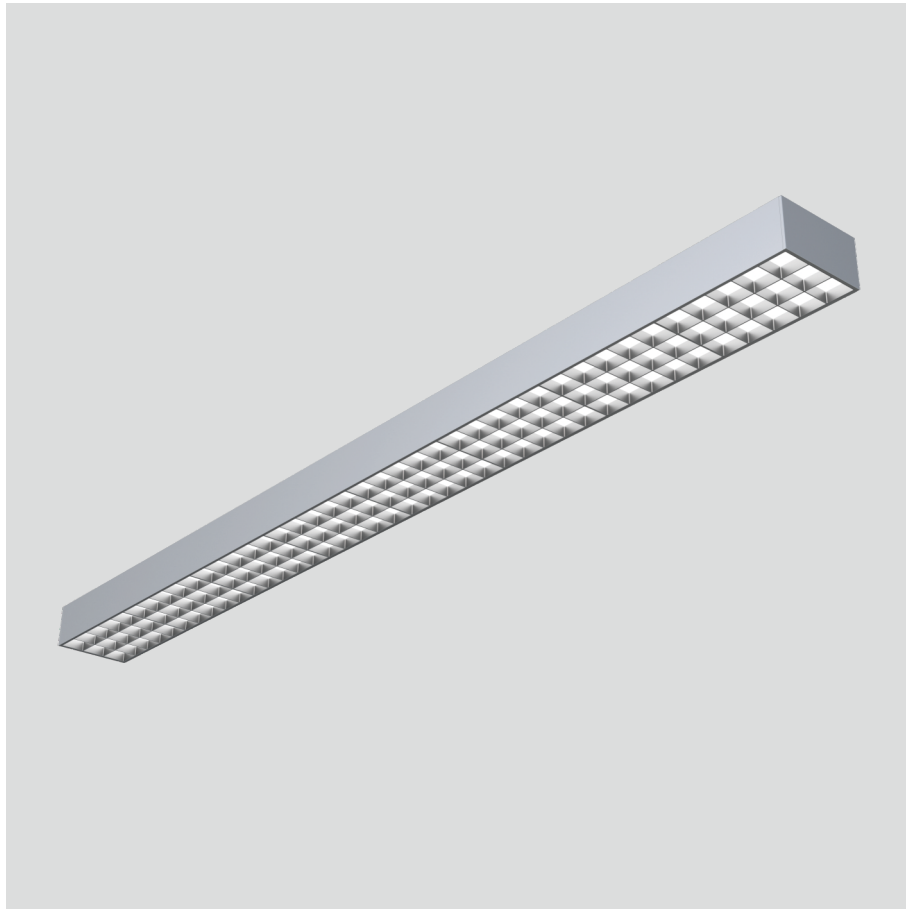

Frigg-C

Surface mounted luminaires

23.003.33005

GENERAL

Ceiling
Surface
Silver
IP20
3200 lm
Beam Angle 85°
UGR<17

LED

3000K warm white
CRI ≥ 80
L80(B10)50,000H
SDCM <3

PHYSICAL

length 1126 mm
width 96 mm
height 58 mm
3.2 kg

ELECTRICAL

40W
80 lm/W
No Dimming
AC200~240V

The data values for the luminous flux are initially subject to a tolerance of +/- 10%, those for the electrical connected load are initially subject to a tolerance of +/- 10%, and those for the colour temperature are initially subject to a tolerance of +/- 150 K. Product illustrations serve as examples and may differ from the original. No liability is assumed for typographical or printing errors. We reserve the right to make alterations in the interest of improving our products.