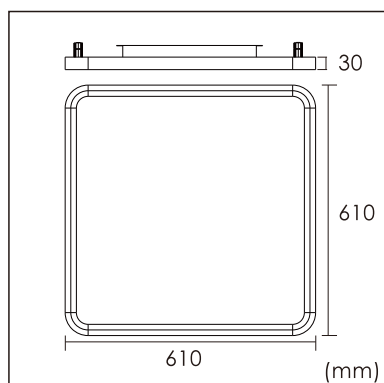

Odin-CR1

Surface mounted luminaires

23.012.13007

GENERAL

Ceiling
Surface
black
IP20
indirect 1300 lm
direct 4000 lm
total 5300 lm
Beam Angle $\uparrow 110^\circ/90^\circ \downarrow$
UGR<19

LED

3000K warm white
CRI ≥ 80
L80(B10)50,000H
SDCM <3

PHYSICAL

length 610 mm
width 610 mm
height 30 mm
6.15 kg

ELECTRICAL

60W
100 lm/W
1-10V Dimming
AC200~240V

The data values for the luminous flux are initially subject to a tolerance of +/- 10%, those for the electrical connected load are initially subject to a tolerance of +/- 10%, and those for the colour temperature are initially subject to a tolerance of +/- 150 K. Product illustrations serve as examples and may differ from the original. No liability is assumed for typographical or printing errors. We reserve the right to make alterations in the interest of improving our products.