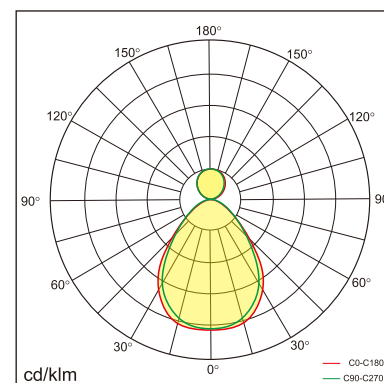

Odin-CR1

Surface mounted luminaires

23.012.13007

GENERAL

Ceiling
Surface
black
IP20
indirect 1300 lm
direct 4000 lm
total 5300 lm
Beam Angle $\uparrow 110^\circ/90^\circ \downarrow$
UGR<19

LED

3000K warm white
CRI ≥ 80
L80(B10)50,000H
SDCM <3

PHYSICAL

length 610 mm
width 610 mm
height 30 mm
6.15 kg

ELECTRICAL

60W
100 lm/W
1-10V Dimming
AC200~240V

The data values for the luminous flux are initially subject to a tolerance of +/- 10%, those for the electrical connected load are initially subject to a tolerance of +/- 10%, and those for the colour temperature are initially subject to a tolerance of +/- 150 K. Product illustrations serve as examples and may differ from the original. No liability is assumed for typographical or printing errors. We reserve the right to make alterations in the interest of improving our products.