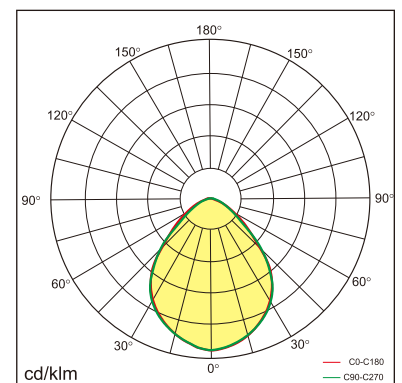

Frigg-C

Surface mounted luminaires

23.003.34006

GENERAL

Ceiling
Surface
Silver
IP20
3200 lm
Beam Angle 85°
UGR<17

LED

4000K neutral white
CRI ≥ 80
L80(B10)50,000H
SDCM <3

PHYSICAL

length 1126 mm
width 96 mm
height 58 mm
3.2 kg

ELECTRICAL

40W
80 lm/W
No Dimming
AC200~240V

The data values for the luminous flux are initially subject to a tolerance of +/- 10%, those for the electrical connected load are initially subject to a tolerance of +/- 10%, and those for the colour temperature are initially subject to a tolerance of +/- 150 K. Product illustrations serve as examples and may differ from the original. No liability is assumed for typographical or printing errors. We reserve the right to make alterations in the interest of improving our products.