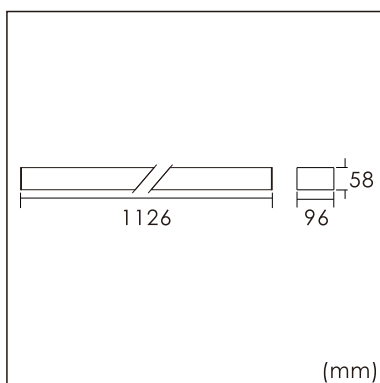

Frigg-C

Surface mounted luminaires

23.003.34006

GENERAL

Ceiling
Surface
Silver
IP20
3200 lm
Beam Angle 85°
UGR<17

LED

4000K neutral white
CRI ≥ 80
L80(B10)50,000H
SDCM <3

PHYSICAL

length 1126 mm
width 96 mm
height 58 mm
3.2 kg

ELECTRICAL

40W
80 lm/W
No Dimming
AC200~240V

The data values for the luminous flux are initially subject to a tolerance of +/- 10%, those for the electrical connected load are initially subject to a tolerance of +/- 10%, and those for the colour temperature are initially subject to a tolerance of +/- 150 K. Product illustrations serve as examples and may differ from the original. No liability is assumed for typographical or printing errors. We reserve the right to make alterations in the interest of improving our products.