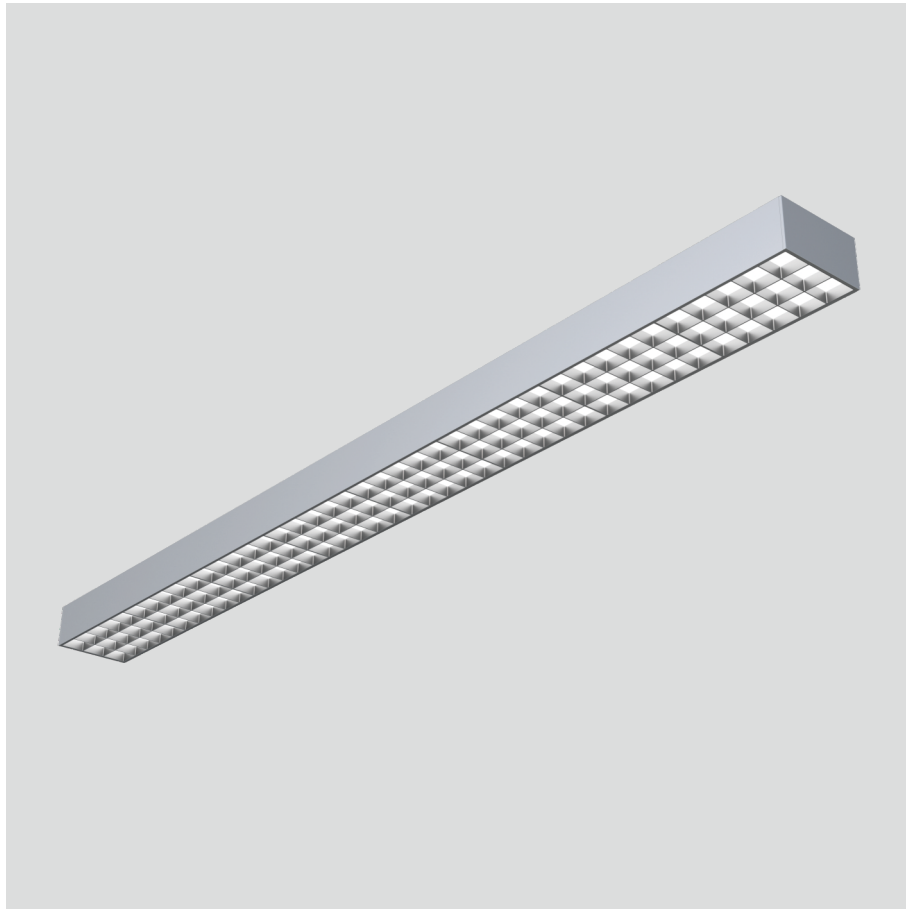

Frigg-C

Surface mounted luminaires

23.003.34006

GENERAL

Ceiling
Surface
Silver
IP20
3200 lm
Beam Angle 85°
UGR<17

LED

4000K neutral white
CRI ≥ 80
L80(B10)50,000H
SDCM <3

PHYSICAL

length 1126 mm
width 96 mm
height 58 mm
3.2 kg

ELECTRICAL

40W
80 lm/W
No Dimming
AC200~240V

The data values for the luminous flux are initially subject to a tolerance of +/- 10%, those for the electrical connected load are initially subject to a tolerance of +/- 10%, and those for the colour temperature are initially subject to a tolerance of +/- 150 K. Product illustrations serve as examples and may differ from the original. No liability is assumed for typographical or printing errors. We reserve the right to make alterations in the interest of improving our products.