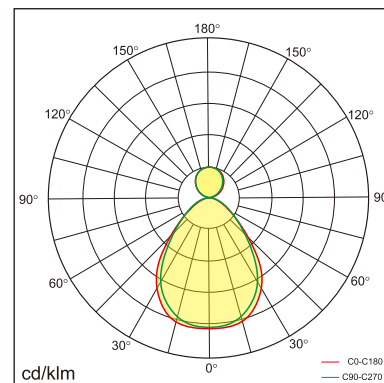

Odin-CR0

Surface mounted luminaires

23.011.33011

GENERAL

Ceiling
Surface
Silver
IP20
indirect 1200 lm
direct 4200 lm
total 5400 lm
Beam Angle \uparrow 110°/90° \downarrow
UGR<19

LED

3000K warm white
CRI \geq 80
L80(B10)50,000H
SDCM <3

PHYSICAL

length 1200 mm
width 260 mm
height 30 mm
6.15 kg

ELECTRICAL

60W
100 lm/W
1-10V Dimming
AC200~240V

The data values for the luminous flux are initially subject to a tolerance of +/- 10%, those for the electrical connected load are initially subject to a tolerance of +/- 10%, and those for the colour temperature are initially subject to a tolerance of +/- 150 K. Product illustrations serve as examples and may differ from the original. No liability is assumed for typographical or printing errors. We reserve the right to make alterations in the interest of improving our products.