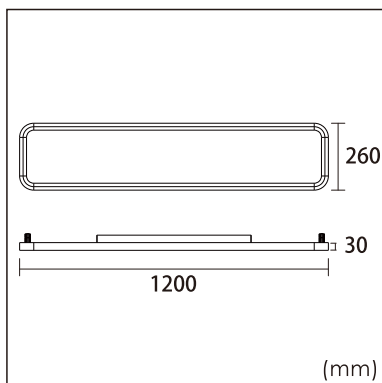

Odin-CR0

Surface mounted luminaires

23.011.33011

GENERAL

Ceiling
Surface
Silver
IP20
indirect 1200 lm
direct 4200 lm
total 5400 lm
Beam Angle \uparrow 110°/90° \downarrow
UGR<19

LED

3000K warm white
CRI \geq 80
L80(B10)50,000H
SDCM <3

PHYSICAL

length 1200 mm
width 260 mm
height 30 mm
6.15 kg

ELECTRICAL

60W
100 lm/W
1-10V Dimming
AC200~240V

The data values for the luminous flux are initially subject to a tolerance of +/- 10%, those for the electrical connected load are initially subject to a tolerance of +/- 10%, and those for the colour temperature are initially subject to a tolerance of +/- 150 K. Product illustrations serve as examples and may differ from the original. No liability is assumed for typographical or printing errors. We reserve the right to make alterations in the interest of improving our products.