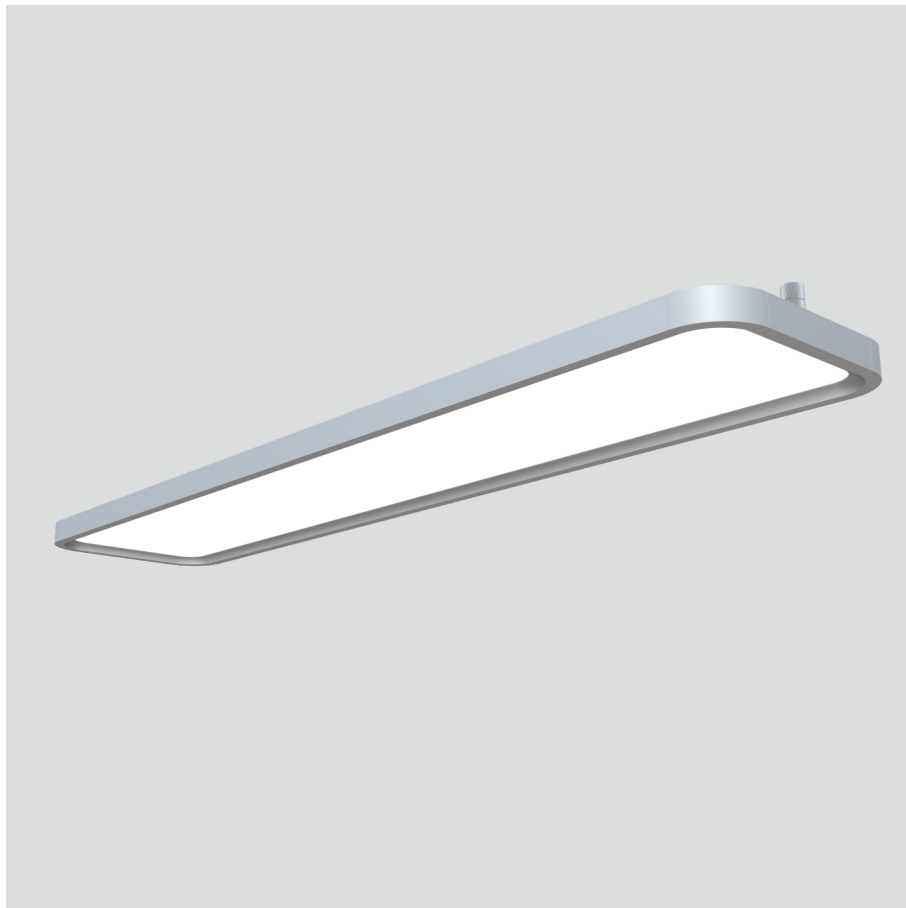

Odin-CR0

Surface mounted luminaires

23.011.33011

GENERAL

Ceiling
Surface
Silver
IP20
indirect 1200 lm
direct 4200 lm
total 5400 lm
Beam Angle \uparrow 110°/90° \downarrow
UGR<19

LED

3000K warm white
CRI \geq 80
L80(B10)50,000H
SDCM <3

PHYSICAL

length 1200 mm
width 260 mm
height 30 mm
6.15 kg

ELECTRICAL

60W
100 lm/W
1-10V Dimming
AC200~240V

The data values for the luminous flux are initially subject to a tolerance of +/- 10%, those for the electrical connected load are initially subject to a tolerance of +/- 10%, and those for the colour temperature are initially subject to a tolerance of +/- 150 K. Product illustrations serve as examples and may differ from the original. No liability is assumed for typographical or printing errors. We reserve the right to make alterations in the interest of improving our products.