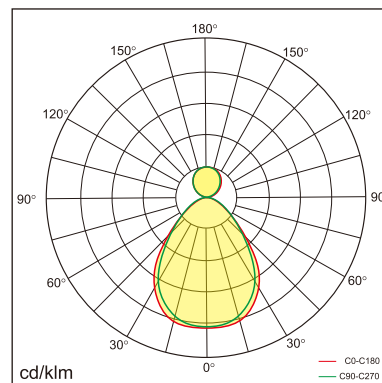

Odin-CR1

Surface mounted luminaires

23.012.14008

GENERAL

Ceiling
Surface
black
IP20
indirect 1300 lm
direct 4000 lm
total 5300 lm
Beam Angle $\uparrow 110^\circ/90^\circ \downarrow$
UGR<19

LED

4000K neutral white
CRI ≥ 80
L80(B10)50,000H
SDCM <3

PHYSICAL

length 610 mm
width 610 mm
height 30 mm
6.15 kg

ELECTRICAL

60W
100 lm/W
1-10V Dimming
AC200~240V

The data values for the luminous flux are initially subject to a tolerance of +/- 10%, those for the electrical connected load are initially subject to a tolerance of +/- 10%, and those for the colour temperature are initially subject to a tolerance of +/- 150 K. Product illustrations serve as examples and may differ from the original. No liability is assumed for typographical or printing errors. We reserve the right to make alterations in the interest of improving our products.