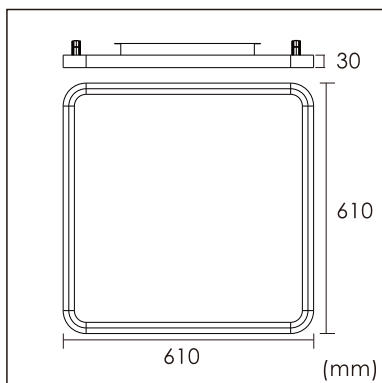

Odin-CR1

Surface mounted luminaires

23.012.14008

GENERAL

Ceiling
Surface
black
IP20
indirect 1300 lm
direct 4000 lm
total 5300 lm
Beam Angle $\uparrow 110^\circ/90^\circ \downarrow$
UGR<19

LED

4000K neutral white
CRI ≥ 80
L80(B10)50,000H
SDCM <3

PHYSICAL

length 610 mm
width 610 mm
height 30 mm
6.15 kg

ELECTRICAL

60W
100 lm/W
1-10V Dimming
AC200~240V

The data values for the luminous flux are initially subject to a tolerance of +/- 10%, those for the electrical connected load are initially subject to a tolerance of +/- 10%, and those for the colour temperature are initially subject to a tolerance of +/- 150 K. Product illustrations serve as examples and may differ from the original. No liability is assumed for typographical or printing errors. We reserve the right to make alterations in the interest of improving our products.