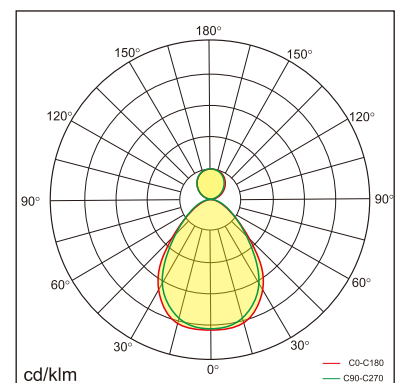

Odin-CR1

Surface mounted luminaires

23.012.14014

GENERAL

Ceiling
Surface
black
IP20
indirect 1300 lm
direct 4000 lm
total 5300 lm
Beam Angle $\uparrow 110^\circ/90^\circ\downarrow$
UGR<19

LED

4000K neutral white
CRI ≥ 80
L80(B10)50,000H
SDCM <3

PHYSICAL

length 610 mm
width 610 mm
height 30 mm
6.15 kg

ELECTRICAL

60W
100 lm/W
DALI Dimming
AC200~240V

The data values for the luminous flux are initially subject to a tolerance of +/- 10%, those for the electrical connected load are initially subject to a tolerance of +/- 10%, and those for the colour temperature are initially subject to a tolerance of +/- 150 K. Product illustrations serve as examples and may differ from the original. No liability is assumed for typographical or printing errors. We reserve the right to make alterations in the interest of improving our products.