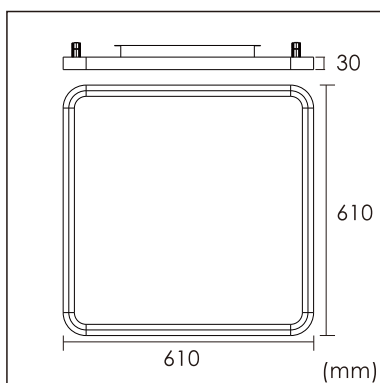

Odin-CR1

Surface mounted luminaires

23.012.14014

GENERAL

Ceiling
Surface
black
IP20
indirect 1300 lm
direct 4000 lm
total 5300 lm
Beam Angle $\uparrow 110^\circ/90^\circ\downarrow$
UGR<19

LED

4000K neutral white
CRI ≥ 80
L80(B10)50,000H
SDCM <3

PHYSICAL

length 610 mm
width 610 mm
height 30 mm
6.15 kg

ELECTRICAL

60W
100 lm/W
DALI Dimming
AC200~240V

The data values for the luminous flux are initially subject to a tolerance of +/- 10%, those for the electrical connected load are initially subject to a tolerance of +/- 10%, and those for the colour temperature are initially subject to a tolerance of +/- 150 K. Product illustrations serve as examples and may differ from the original. No liability is assumed for typographical or printing errors. We reserve the right to make alterations in the interest of improving our products.