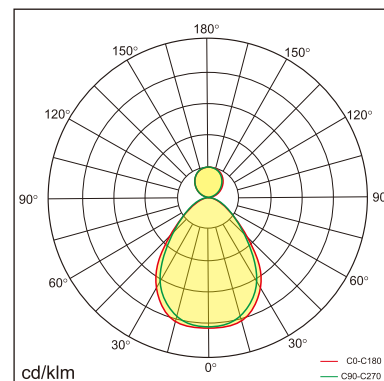

The data values for the luminous flux are initially subject to a tolerance of +/- 10%, those for the electrical connected load are initially subject to a tolerance of +/- 10%, and those for the colour temperature are initially subject to a tolerance of +/- 150 K. Product illustrations serve as examples and may differ from the original. No liability is assumed for typographical or printing errors. We reserve the right to make alterations in the interest of improving our products.