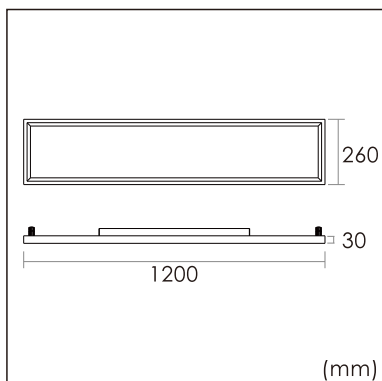

The data values for the luminous flux are initially subject to a tolerance of +/- 10%, those for the electrical connected load are initially subject to a tolerance of +/- 10%, and those for the colour temperature are initially subject to a tolerance of +/- 150 K. Product illustrations serve as examples and may differ from the original. No liability is assumed for typographical or printing errors. We reserve the right to make alterations in the interest of improving our products.