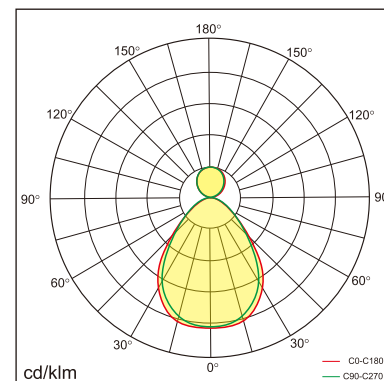

Odin-CS0

Surface mounted luminaires

23.013.13013

GENERAL

Ceiling
Surface
black
IP20
indirect 1200 lm
direct 4200 lm
total 5400 lm
Beam Angle $\uparrow 110^\circ/90^\circ \downarrow$
UGR<19

LED

3000K warm white
CRI ≥ 80
L80(B10)50,000H
SDCM <3

PHYSICAL

length 1200 mm
width 260 mm
height 30 mm
5.85 kg

ELECTRICAL

60W
100 lm/W
DALI Dimming
AC200~240V

The data values for the luminous flux are initially subject to a tolerance of +/- 10%, those for the electrical connected load are initially subject to a tolerance of +/- 10%, and those for the colour temperature are initially subject to a tolerance of +/- 150 K. Product illustrations serve as examples and may differ from the original. No liability is assumed for typographical or printing errors. We reserve the right to make alterations in the interest of improving our products.