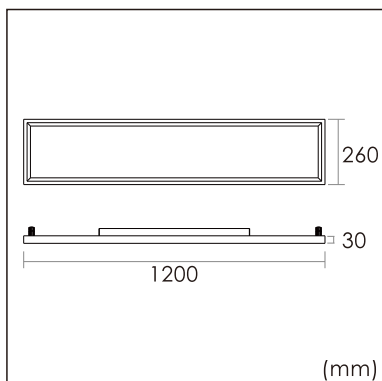

Odin-CS0

Surface mounted luminaires

23.013.13013

GENERAL

Ceiling
Surface
black
IP20
indirect 1200 lm
direct 4200 lm
total 5400 lm
Beam Angle $\uparrow 110^\circ/90^\circ \downarrow$
UGR<19

LED

3000K warm white
CRI ≥ 80
L80(B10)50,000H
SDCM <3

PHYSICAL

length 1200 mm
width 260 mm
height 30 mm
5.85 kg

ELECTRICAL

60W
100 lm/W
DALI Dimming
AC200~240V

The data values for the luminous flux are initially subject to a tolerance of +/- 10%, those for the electrical connected load are initially subject to a tolerance of +/- 10%, and those for the colour temperature are initially subject to a tolerance of +/- 150 K. Product illustrations serve as examples and may differ from the original. No liability is assumed for typographical or printing errors. We reserve the right to make alterations in the interest of improving our products.