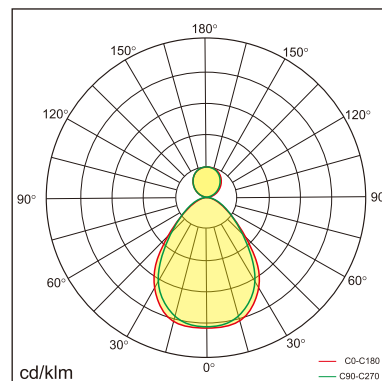

The data values for the luminous flux are initially subject to a tolerance of +/- 10%, those for the electrical connected load are initially subject to a tolerance of +/- 10%, and those for the colour temperature are initially subject to a tolerance of +/- 150 K. Product illustrations serve as examples and may differ from the original. No liability is assumed for typographical or printing errors. We reserve the right to make alterations in the interest of improving our products.