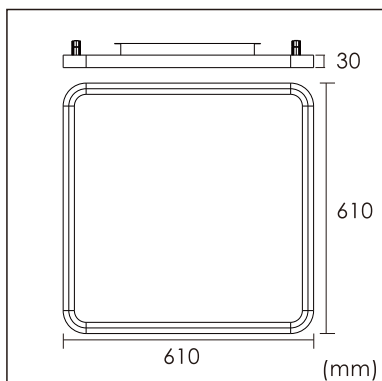

The data values for the luminous flux are initially subject to a tolerance of +/- 10%, those for the electrical connected load are initially subject to a tolerance of +/- 10%, and those for the colour temperature are initially subject to a tolerance of +/- 150 K. Product illustrations serve as examples and may differ from the original. No liability is assumed for typographical or printing errors. We reserve the right to make alterations in the interest of improving our products.