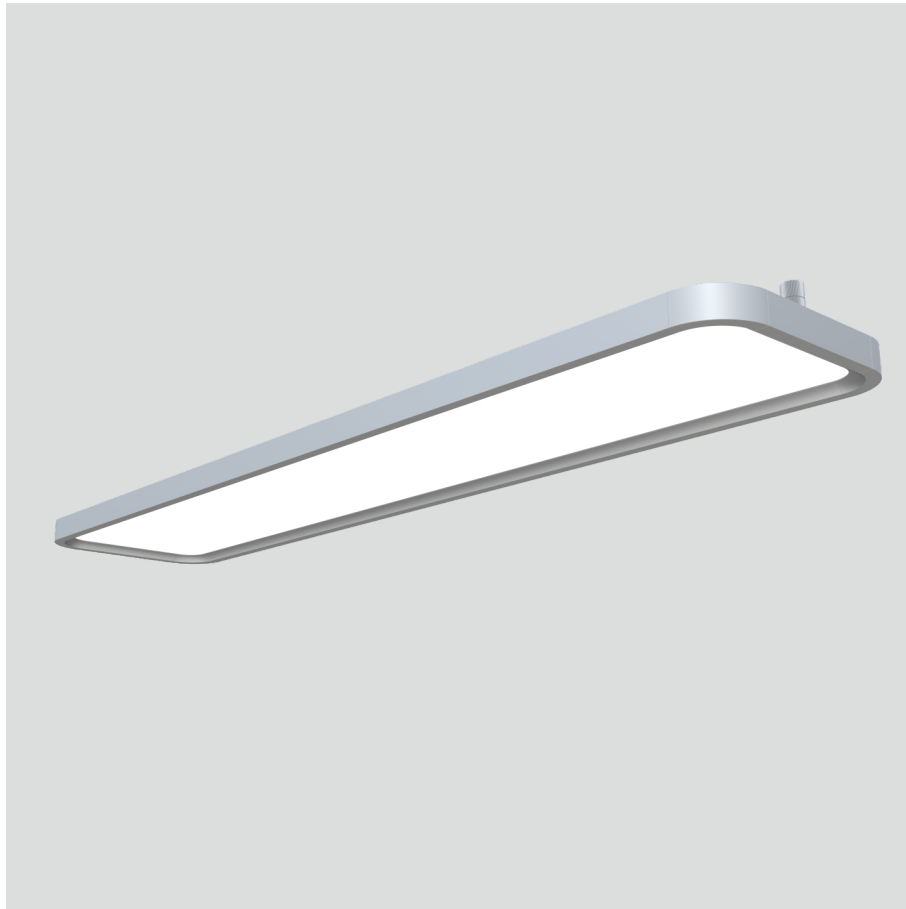

Odin-CR0

Surface mounted luminaires

23.011.33017

GENERAL

Ceiling
Surface
Silver
IP20
indirect 1200 lm
direct 4200 lm
total 5400 lm
Beam Angle $\uparrow 110^\circ/90^\circ \downarrow$
UGR<19

LED

3000K warm white
CRI ≥ 80
L80(B10)50,000H
SDCM <3

PHYSICAL

length 1200 mm
width 260 mm
height 30 mm
6.15 kg

ELECTRICAL

60W
100 lm/W
DALI Dimming
AC200~240V

The data values for the luminous flux are initially subject to a tolerance of +/- 10%, those for the electrical connected load are initially subject to a tolerance of +/- 10%, and those for the colour temperature are initially subject to a tolerance of +/- 150 K. Product illustrations serve as examples and may differ from the original. No liability is assumed for typographical or printing errors. We reserve the right to make alterations in the interest of improving our products.