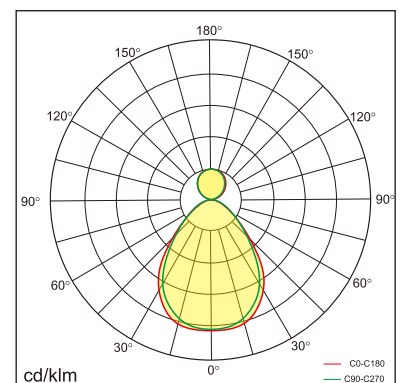

Odin-CR0

Surface mounted luminaires

23.011.33017

GENERAL

Ceiling
Surface
Silver
IP20
indirect 1200 lm
direct 4200 lm
total 5400 lm
Beam Angle $\uparrow 110^\circ/90^\circ \downarrow$
UGR<19

LED

3000K warm white
CRI ≥ 80
L80(B10)50,000H
SDCM <3

PHYSICAL

length 1200 mm
width 260 mm
height 30 mm
6.15 kg

ELECTRICAL

60W
100 lm/W
DALI Dimming
AC200~240V

The data values for the luminous flux are initially subject to a tolerance of +/- 10%, those for the electrical connected load are initially subject to a tolerance of +/- 10%, and those for the colour temperature are initially subject to a tolerance of +/- 150 K. Product illustrations serve as examples and may differ from the original. No liability is assumed for typographical or printing errors. We reserve the right to make alterations in the interest of improving our products.