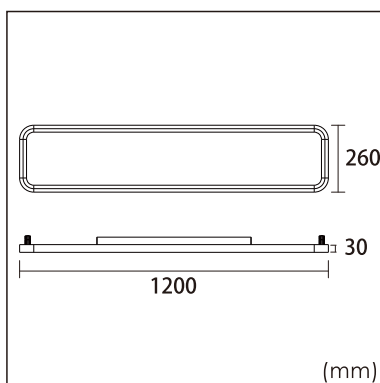

Odin-CR0

Surface mounted luminaires

23.011.33017

GENERAL

Ceiling
Surface
Silver
IP20
indirect 1200 lm
direct 4200 lm
total 5400 lm
Beam Angle $\uparrow 110^\circ/90^\circ \downarrow$
UGR<19

LED

3000K warm white
CRI ≥ 80
L80(B10)50,000H
SDCM <3

PHYSICAL

length 1200 mm
width 260 mm
height 30 mm
6.15 kg

ELECTRICAL

60W
100 lm/W
DALI Dimming
AC200~240V

The data values for the luminous flux are initially subject to a tolerance of +/- 10%, those for the electrical connected load are initially subject to a tolerance of +/- 10%, and those for the colour temperature are initially subject to a tolerance of +/- 150 K. Product illustrations serve as examples and may differ from the original. No liability is assumed for typographical or printing errors. We reserve the right to make alterations in the interest of improving our products.