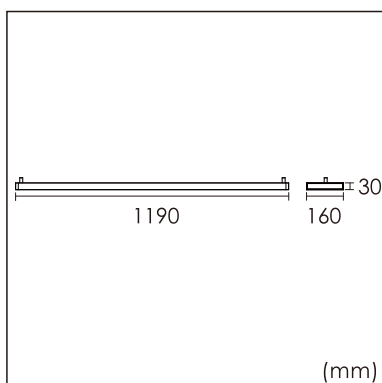

Freyr-C1

Surface mounted luminaires

23.009.33017

GENERAL

Ceiling
Surface
Silver
IP20
4500 lm
Beam Angle 50°
UGR<10

LED

3000K warm white
CRI ≥ 80
L80(B10)50,000H
SDCM <3

PHYSICAL

length 1190 mm
width 160 mm
height 30 mm
3.6 kg

ELECTRICAL

40W
110 lm/W
DALI Dimming
AC200~240V

The data values for the luminous flux are initially subject to a tolerance of +/- 10%, those for the electrical connected load are initially subject to a tolerance of +/- 10%, and those for the colour temperature are initially subject to a tolerance of +/- 150 K. Product illustrations serve as examples and may differ from the original. No liability is assumed for typographical or printing errors. We reserve the right to make alterations in the interest of improving our products.