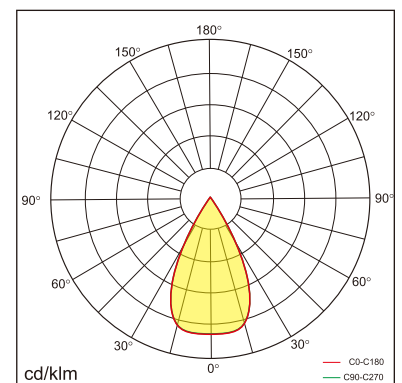

Freyr-C1

Surface mounted luminaires

23.009.33017

GENERAL

Ceiling
Surface
Silver
IP20
4500 lm
Beam Angle 50°
UGR<10

LED

3000K warm white
CRI ≥ 80
L80(B10)50,000H
SDCM <3

PHYSICAL

length 1190 mm
width 160 mm
height 30 mm
3.6 kg

ELECTRICAL

40W
110 lm/W
DALI Dimming
AC200~240V

The data values for the luminous flux are initially subject to a tolerance of +/- 10%, those for the electrical connected load are initially subject to a tolerance of +/- 10%, and those for the colour temperature are initially subject to a tolerance of +/- 150 K. Product illustrations serve as examples and may differ from the original. No liability is assumed for typographical or printing errors. We reserve the right to make alterations in the interest of improving our products.