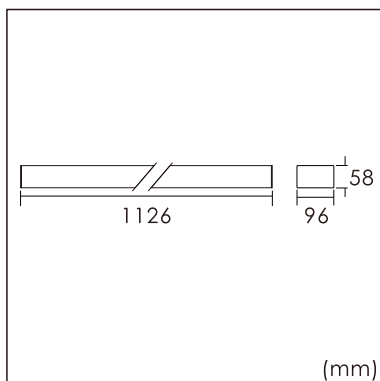

Frigg-C

Surface mounted luminaires

23.003.14002

GENERAL

Ceiling
Surface
black
IP20
3200 lm
Beam Angle 85°
UGR<17

LED

4000K neutral white
CRI ≥ 80
L80(B10)50,000H
SDCM <3

PHYSICAL

length 1126 mm
width 96 mm
height 58 mm
3.2 kg

ELECTRICAL

40W
80 lm/W
No Dimming
AC200~240V

The data values for the luminous flux are initially subject to a tolerance of +/- 10%, those for the electrical connected load are initially subject to a tolerance of +/- 10%, and those for the colour temperature are initially subject to a tolerance of +/- 150 K. Product illustrations serve as examples and may differ from the original. No liability is assumed for typographical or printing errors. We reserve the right to make alterations in the interest of improving our products.