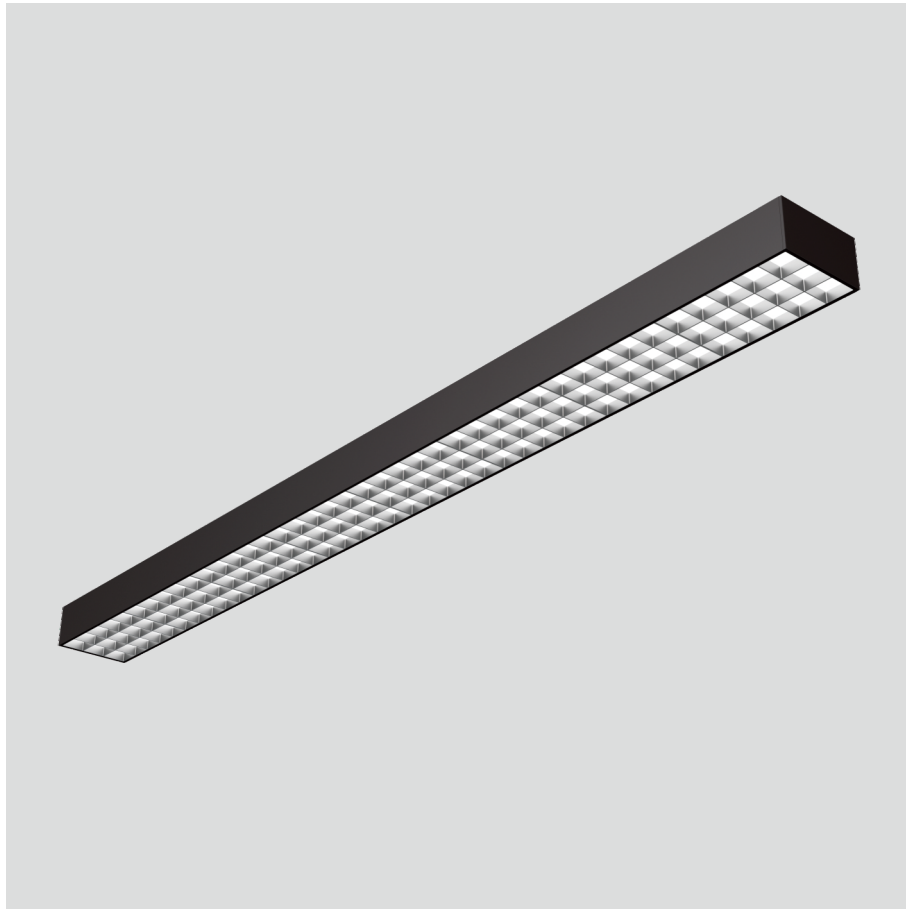

Frigg-C

Surface mounted luminaires

23.003.14002

GENERAL

Ceiling
Surface
black
IP20
3200 lm
Beam Angle 85°
UGR<17

LED

4000K neutral white
CRI ≥ 80
L80(B10)50,000H
SDCM <3

PHYSICAL

length 1126 mm
width 96 mm
height 58 mm
3.2 kg

ELECTRICAL

40W
80 lm/W
No Dimming
AC200~240V

The data values for the luminous flux are initially subject to a tolerance of +/- 10%, those for the electrical connected load are initially subject to a tolerance of +/- 10%, and those for the colour temperature are initially subject to a tolerance of +/- 150 K. Product illustrations serve as examples and may differ from the original. No liability is assumed for typographical or printing errors. We reserve the right to make alterations in the interest of improving our products.