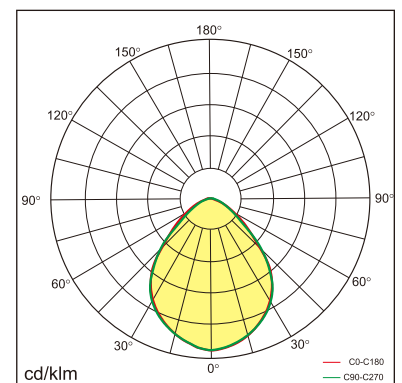

Frigg-C

Surface mounted luminaires

23.003.14002

GENERAL

Ceiling
Surface
black
IP20
3200 lm
Beam Angle 85°
UGR<17

LED

4000K neutral white
CRI ≥ 80
L80(B10)50,000H
SDCM <3

PHYSICAL

length 1126 mm
width 96 mm
height 58 mm
3.2 kg

ELECTRICAL

40W
80 lm/W
No Dimming
AC200~240V

The data values for the luminous flux are initially subject to a tolerance of +/- 10%, those for the electrical connected load are initially subject to a tolerance of +/- 10%, and those for the colour temperature are initially subject to a tolerance of +/- 150 K. Product illustrations serve as examples and may differ from the original. No liability is assumed for typographical or printing errors. We reserve the right to make alterations in the interest of improving our products.