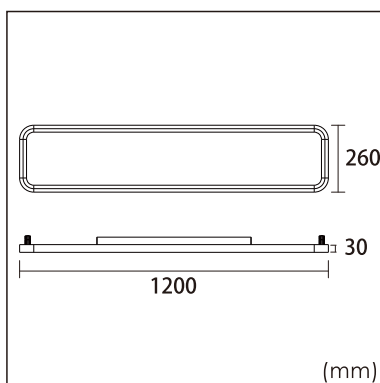

The data values for the luminous flux are initially subject to a tolerance of +/- 10%, those for the electrical connected load are initially subject to a tolerance of +/- 10%, and those for the colour temperature are initially subject to a tolerance of +/- 150 K. Product illustrations serve as examples and may differ from the original. No liability is assumed for typographical or printing errors. We reserve the right to make alterations in the interest of improving our products.