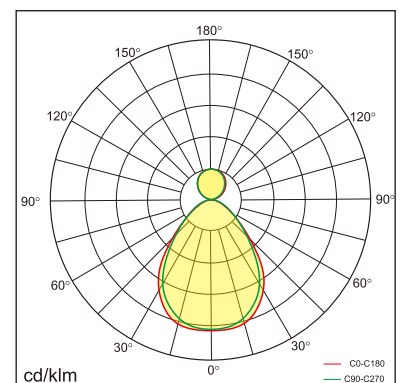

The data values for the luminous flux are initially subject to a tolerance of +/- 10%, those for the electrical connected load are initially subject to a tolerance of +/- 10%, and those for the colour temperature are initially subject to a tolerance of +/- 150 K. Product illustrations serve as examples and may differ from the original. No liability is assumed for typographical or printing errors. We reserve the right to make alterations in the interest of improving our products.