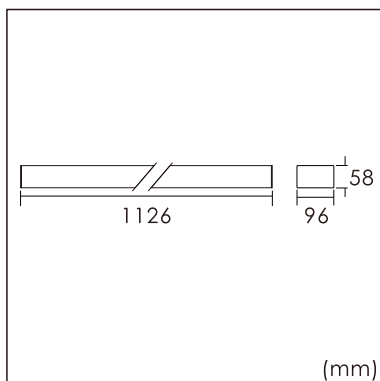

The data values for the luminous flux are initially subject to a tolerance of +/- 10%, those for the electrical connected load are initially subject to a tolerance of +/- 10%, and those for the colour temperature are initially subject to a tolerance of +/- 150 K. Product illustrations serve as examples and may differ from the original. No liability is assumed for typographical or printing errors. We reserve the right to make alterations in the interest of improving our products.