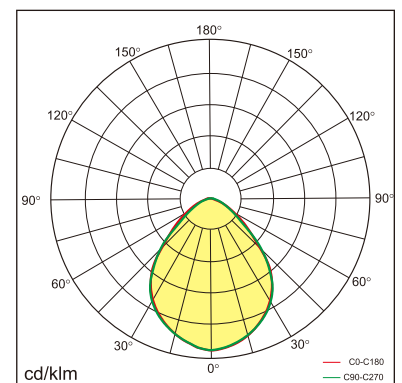

The data values for the luminous flux are initially subject to a tolerance of +/- 10%, those for the electrical connected load are initially subject to a tolerance of +/- 10%, and those for the colour temperature are initially subject to a tolerance of +/- 150 K. Product illustrations serve as examples and may differ from the original. No liability is assumed for typographical or printing errors. We reserve the right to make alterations in the interest of improving our products.