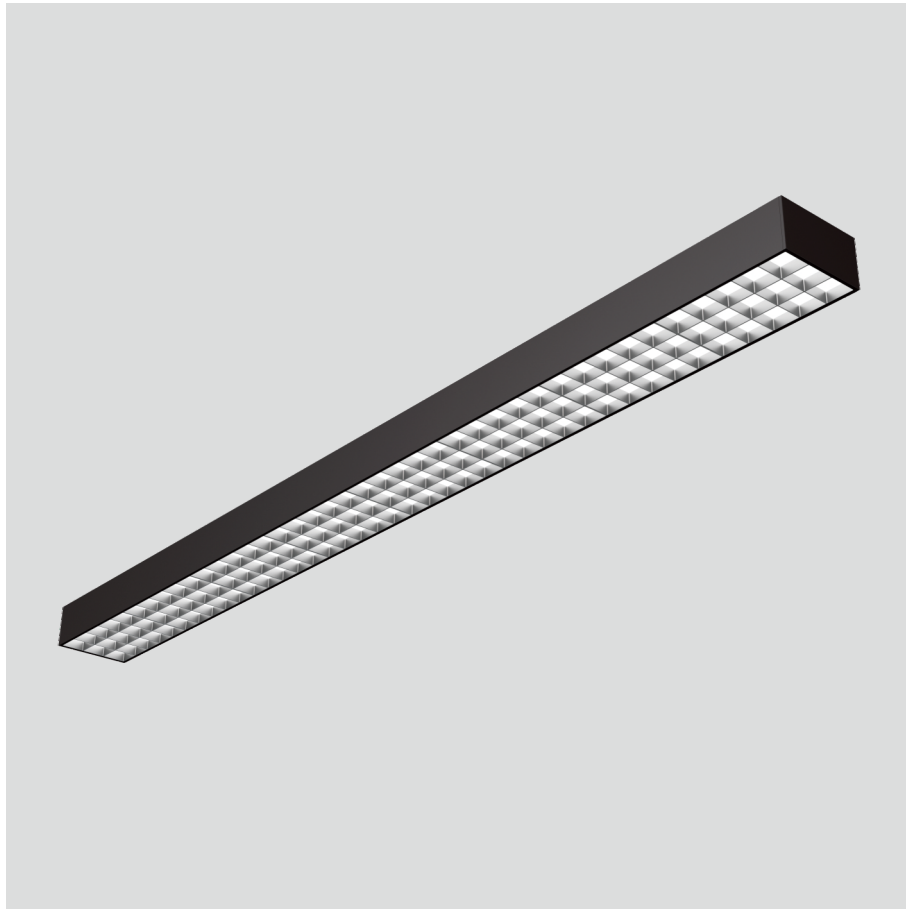

# Frigg-C

Surface mounted luminaires

23.003.14014

## GENERAL

Ceiling  
Surface  
black  
IP20  
3200 lm  
Beam Angle 85°  
UGR<17

## PHYSICAL

length 1126 mm  
width 96 mm  
height 58 mm  
3.2 kg