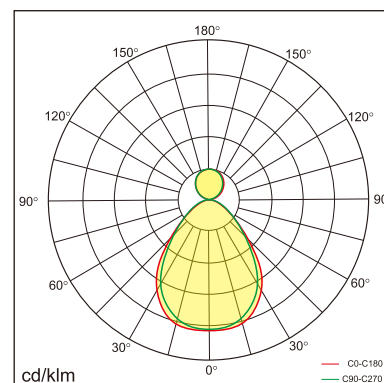

Odin-CR0

Surface mounted luminaires

23.011.23015

GENERAL

Ceiling
Surface
White
IP20
indirect 1200 lm
direct 4200 lm
total 5400 lm
Beam Angle $\uparrow 110^\circ/90^\circ \downarrow$
UGR<19

LED

3000K warm white
CRI ≥ 80
L80(B10)50,000H
SDCM <3

PHYSICAL

length 1200 mm
width 260 mm
height 30 mm
6.15 kg

ELECTRICAL

60W
100 lm/W
DALI Dimming
AC200~240V

The data values for the luminous flux are initially subject to a tolerance of +/- 10%, those for the electrical connected load are initially subject to a tolerance of +/- 10%, and those for the colour temperature are initially subject to a tolerance of +/- 150 K. Product illustrations serve as examples and may differ from the original. No liability is assumed for typographical or printing errors. We reserve the right to make alterations in the interest of improving our products.