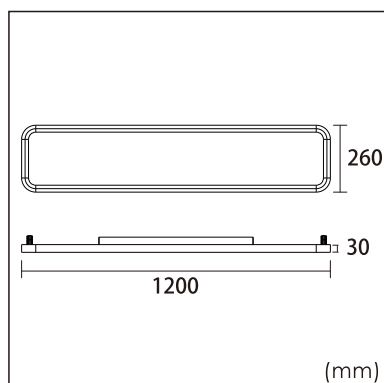

Odin-CR0

Surface mounted luminaires

23.011.23015

GENERAL

Ceiling
Surface
White
IP20
indirect 1200 lm
direct 4200 lm
total 5400 lm
Beam Angle $\uparrow 110^\circ/90^\circ \downarrow$
UGR<19

LED

3000K warm white
CRI ≥ 80
L80(B10)50,000H
SDCM <3

PHYSICAL

length 1200 mm
width 260 mm
height 30 mm
6.15 kg

ELECTRICAL

60W
100 lm/W
DALI Dimming
AC200~240V

The data values for the luminous flux are initially subject to a tolerance of +/- 10%, those for the electrical connected load are initially subject to a tolerance of +/- 10%, and those for the colour temperature are initially subject to a tolerance of +/- 150 K. Product illustrations serve as examples and may differ from the original. No liability is assumed for typographical or printing errors. We reserve the right to make alterations in the interest of improving our products.