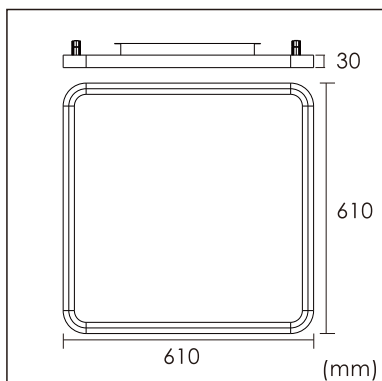

Odin-CR1

Surface mounted luminaires

23.012.13013

GENERAL

Ceiling
Surface
black
IP20
indirect 1300 lm
direct 4000 lm
total 5300 lm
Beam Angle $\uparrow 110^\circ/90^\circ \downarrow$
UGR<19

LED

3000K warm white
CRI ≥ 80
L80(B10)50,000H
SDCM <3

PHYSICAL

length 610 mm
width 610 mm
height 30 mm
6.15 kg

ELECTRICAL

60W
100 lm/W
DALI Dimming
AC200~240V

The data values for the luminous flux are initially subject to a tolerance of +/- 10%, those for the electrical connected load are initially subject to a tolerance of +/- 10%, and those for the colour temperature are initially subject to a tolerance of +/- 150 K. Product illustrations serve as examples and may differ from the original. No liability is assumed for typographical or printing errors. We reserve the right to make alterations in the interest of improving our products.