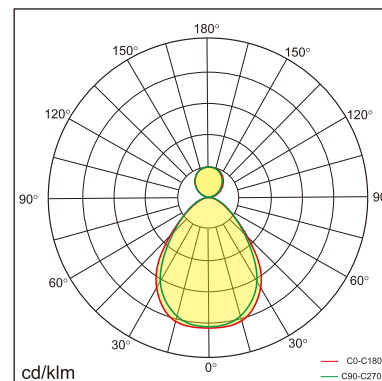

Odin-CR1

Surface mounted luminaires

23.012.13013

GENERAL

Ceiling
Surface
black
IP20
indirect 1300 lm
direct 4000 lm
total 5300 lm
Beam Angle $\uparrow 110^\circ/90^\circ \downarrow$
UGR<19

LED

3000K warm white
CRI ≥ 80
L80(B10)50,000H
SDCM <3

PHYSICAL

length 610 mm
width 610 mm
height 30 mm
6.15 kg

ELECTRICAL

60W
100 lm/W
DALI Dimming
AC200~240V

The data values for the luminous flux are initially subject to a tolerance of +/- 10%, those for the electrical connected load are initially subject to a tolerance of +/- 10%, and those for the colour temperature are initially subject to a tolerance of +/- 150 K. Product illustrations serve as examples and may differ from the original. No liability is assumed for typographical or printing errors. We reserve the right to make alterations in the interest of improving our products.