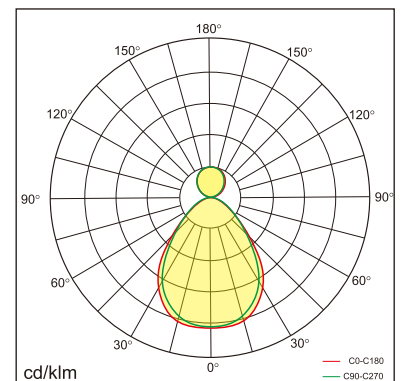

Odin-CR1

Surface mounted luminaires

23.012.23003

GENERAL

Ceiling
Surface
White
IP20
indirect 1300 lm
direct 4000 lm
total 5300 lm
Beam Angle $\uparrow 110^\circ/90^\circ \downarrow$
UGR<19

LED

3000K warm white
CRI ≥ 80
L80(B10)50,000H
SDCM <3

PHYSICAL

length 610 mm
width 610 mm
height 30 mm
6.15 kg

ELECTRICAL

60W
100 lm/W
No Dimming
AC200~240V

The data values for the luminous flux are initially subject to a tolerance of +/- 10%, those for the electrical connected load are initially subject to a tolerance of +/- 10%, and those for the colour temperature are initially subject to a tolerance of +/- 150 K. Product illustrations serve as examples and may differ from the original. No liability is assumed for typographical or printing errors. We reserve the right to make alterations in the interest of improving our products.