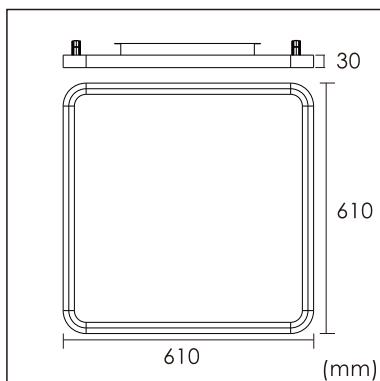

Odin-CR1

Surface mounted luminaires

23.012.23003

GENERAL

Ceiling
Surface
White
IP20
indirect 1300 lm
direct 4000 lm
total 5300 lm
Beam Angle $\uparrow 110^\circ/90^\circ \downarrow$
UGR<19

LED

3000K warm white
CRI ≥ 80
L80(B10)50,000H
SDCM <3

PHYSICAL

length 610 mm
width 610 mm
height 30 mm
6.15 kg

ELECTRICAL

60W
100 lm/W
No Dimming
AC200~240V

The data values for the luminous flux are initially subject to a tolerance of +/- 10%, those for the electrical connected load are initially subject to a tolerance of +/- 10%, and those for the colour temperature are initially subject to a tolerance of +/- 150 K. Product illustrations serve as examples and may differ from the original. No liability is assumed for typographical or printing errors. We reserve the right to make alterations in the interest of improving our products.