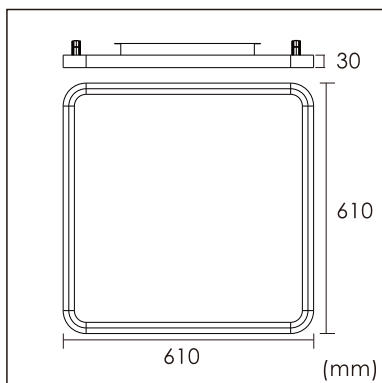

Odin-CR1

Surface mounted luminaires

23.012.33005

GENERAL

Ceiling
Surface
Silver
IP20
indirect 1300 lm
direct 4000 lm
total 5300 lm
Beam Angle $\uparrow 110^\circ/90^\circ \downarrow$
UGR<19

LED

3000K warm white
CRI ≥ 80
L80(B10)50,000H
SDCM <3

PHYSICAL

length 610 mm
width 610 mm
height 30 mm
6.15 kg

ELECTRICAL

60W
100 lm/W
No Dimming
AC200~240V

The data values for the luminous flux are initially subject to a tolerance of +/- 10%, those for the electrical connected load are initially subject to a tolerance of +/- 10%, and those for the colour temperature are initially subject to a tolerance of +/- 150 K. Product illustrations serve as examples and may differ from the original. No liability is assumed for typographical or printing errors. We reserve the right to make alterations in the interest of improving our products.