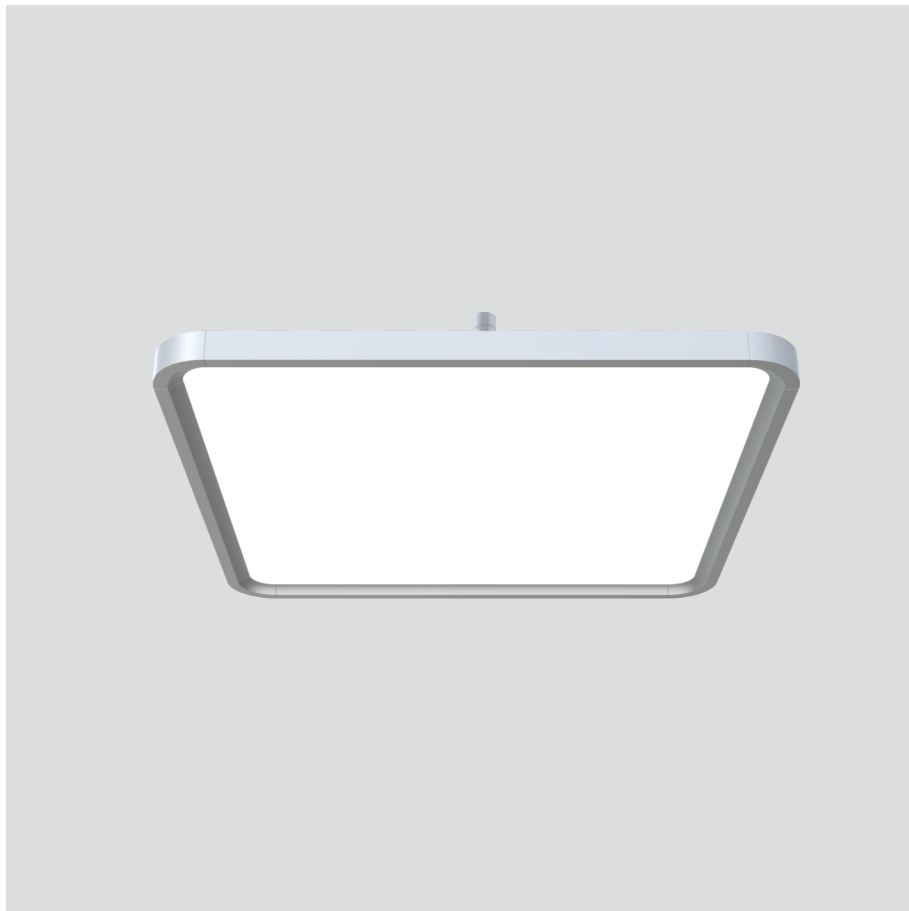

Odin-CR1

Surface mounted luminaires

23.012.33005

GENERAL

Ceiling
Surface
Silver
IP20
indirect 1300 lm
direct 4000 lm
total 5300 lm
Beam Angle $\uparrow 110^\circ/90^\circ \downarrow$
UGR<19

LED

3000K warm white
CRI ≥ 80
L80(B10)50,000H
SDCM <3

PHYSICAL

length 610 mm
width 610 mm
height 30 mm
6.15 kg

ELECTRICAL

60W
100 lm/W
No Dimming
AC200~240V

The data values for the luminous flux are initially subject to a tolerance of +/- 10%, those for the electrical connected load are initially subject to a tolerance of +/- 10%, and those for the colour temperature are initially subject to a tolerance of +/- 150 K. Product illustrations serve as examples and may differ from the original. No liability is assumed for typographical or printing errors. We reserve the right to make alterations in the interest of improving our products.