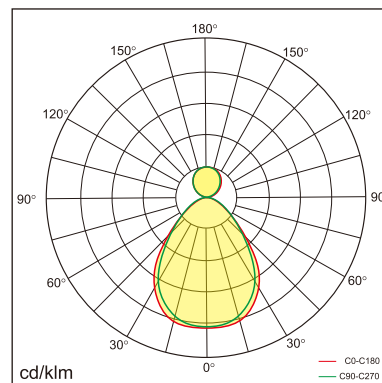

Odin-CR1

Surface mounted luminaires

23.012.33005

GENERAL

Ceiling
Surface
Silver
IP20
indirect 1300 lm
direct 4000 lm
total 5300 lm
Beam Angle $\uparrow 110^\circ/90^\circ \downarrow$
UGR<19

LED

3000K warm white
CRI ≥ 80
L80(B10)50,000H
SDCM <3

PHYSICAL

length 610 mm
width 610 mm
height 30 mm
6.15 kg

ELECTRICAL

60W
100 lm/W
No Dimming
AC200~240V

The data values for the luminous flux are initially subject to a tolerance of +/- 10%, those for the electrical connected load are initially subject to a tolerance of +/- 10%, and those for the colour temperature are initially subject to a tolerance of +/- 150 K. Product illustrations serve as examples and may differ from the original. No liability is assumed for typographical or printing errors. We reserve the right to make alterations in the interest of improving our products.