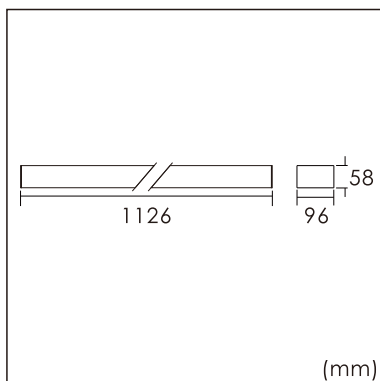

Frigg-C

Surface mounted luminaires

23.003.13001

GENERAL

Ceiling
Surface
black
IP20
3200 lm
Beam Angle 85°
UGR<17

LED

3000K warm white
CRI ≥ 80
L80(B10)50,000H
SDCM <3

PHYSICAL

length 1126 mm
width 96 mm
height 58 mm
3.2 kg

ELECTRICAL

40W
80 lm/W
No Dimming
AC200~240V

The data values for the luminous flux are initially subject to a tolerance of +/- 10%, those for the electrical connected load are initially subject to a tolerance of +/- 10%, and those for the colour temperature are initially subject to a tolerance of +/- 150 K. Product illustrations serve as examples and may differ from the original. No liability is assumed for typographical or printing errors. We reserve the right to make alterations in the interest of improving our products.