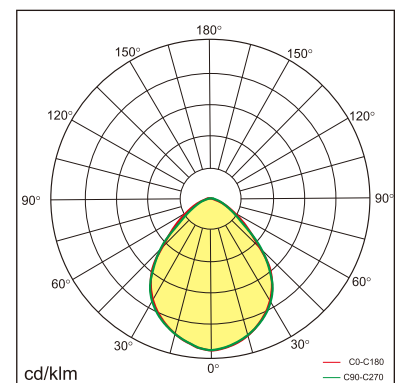

Frigg-C

Surface mounted luminaires

23.003.13001

GENERAL

Ceiling
Surface
black
IP20
3200 lm
Beam Angle 85°
UGR<17

LED

3000K warm white
CRI ≥ 80
L80(B10)50,000H
SDCM <3

PHYSICAL

length 1126 mm
width 96 mm
height 58 mm
3.2 kg

ELECTRICAL

40W
80 lm/W
No Dimming
AC200~240V

The data values for the luminous flux are initially subject to a tolerance of +/- 10%, those for the electrical connected load are initially subject to a tolerance of +/- 10%, and those for the colour temperature are initially subject to a tolerance of +/- 150 K. Product illustrations serve as examples and may differ from the original. No liability is assumed for typographical or printing errors. We reserve the right to make alterations in the interest of improving our products.