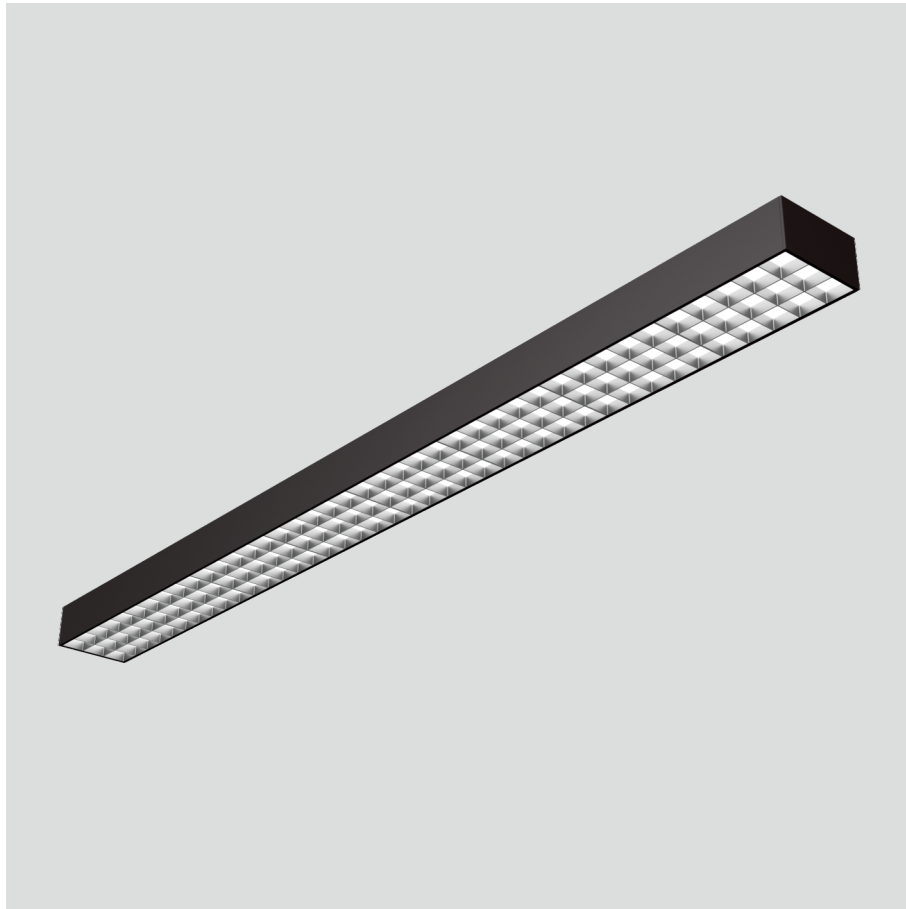

Frigg-C

Surface mounted luminaires

23.003.13001

GENERAL

Ceiling
Surface
black
IP20
3200 lm
Beam Angle 85°
UGR<17

LED

3000K warm white
CRI ≥ 80
L80(B10)50,000H
SDCM <3

PHYSICAL

length 1126 mm
width 96 mm
height 58 mm
3.2 kg

ELECTRICAL

40W
80 lm/W
No Dimming
AC200~240V

The data values for the luminous flux are initially subject to a tolerance of +/- 10%, those for the electrical connected load are initially subject to a tolerance of +/- 10%, and those for the colour temperature are initially subject to a tolerance of +/- 150 K. Product illustrations serve as examples and may differ from the original. No liability is assumed for typographical or printing errors. We reserve the right to make alterations in the interest of improving our products.