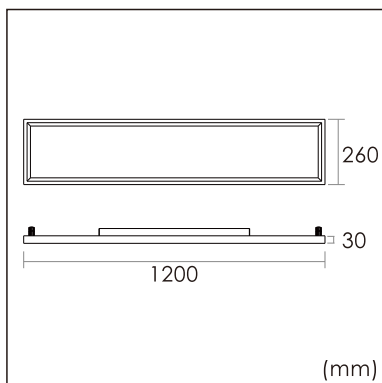

Odin-CS0

Surface mounted luminaires

23.013.23003

GENERAL

Ceiling
Surface
White
IP20
indirect 1200 lm
direct 4200 lm
total 5400 lm
Beam Angle \uparrow 110°/90° \downarrow
UGR<19

LED

3000K warm white
CRI \geq 80
L80(B10)50,000H
SDCM <3

PHYSICAL

length 1200 mm
width 260 mm
height 30 mm
5.85 kg

ELECTRICAL

60W
100 lm/W
No Dimming
AC200~240V

The data values for the luminous flux are initially subject to a tolerance of +/- 10%, those for the electrical connected load are initially subject to a tolerance of +/- 10%, and those for the colour temperature are initially subject to a tolerance of +/- 150 K. Product illustrations serve as examples and may differ from the original. No liability is assumed for typographical or printing errors. We reserve the right to make alterations in the interest of improving our products.