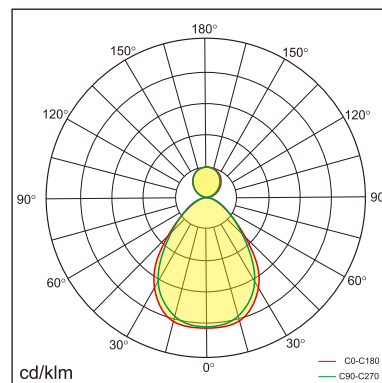

Odin-CS0

Surface mounted luminaires

23.013.23003

GENERAL

Ceiling
Surface
White
IP20
indirect 1200 lm
direct 4200 lm
total 5400 lm
Beam Angle \uparrow 110°/90° \downarrow
UGR<19

LED

3000K warm white
CRI \geq 80
L80(B10)50,000H
SDCM <3

PHYSICAL

length 1200 mm
width 260 mm
height 30 mm
5.85 kg

ELECTRICAL

60W
100 lm/W
No Dimming
AC200~240V

The data values for the luminous flux are initially subject to a tolerance of +/- 10%, those for the electrical connected load are initially subject to a tolerance of +/- 10%, and those for the colour temperature are initially subject to a tolerance of +/- 150 K. Product illustrations serve as examples and may differ from the original. No liability is assumed for typographical or printing errors. We reserve the right to make alterations in the interest of improving our products.