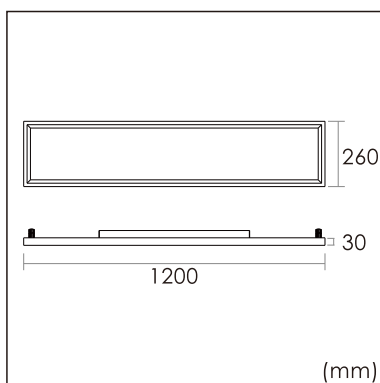

The data values for the luminous flux are initially subject to a tolerance of +/- 10%, those for the electrical connected load are initially subject to a tolerance of +/- 10%, and those for the colour temperature are initially subject to a tolerance of +/- 150 K. Product illustrations serve as examples and may differ from the original. No liability is assumed for typographical or printing errors. We reserve the right to make alterations in the interest of improving our products.