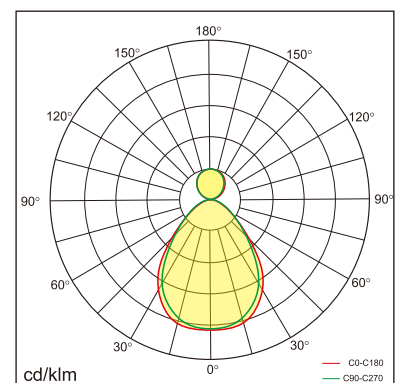

The data values for the luminous flux are initially subject to a tolerance of +/- 10%, those for the electrical connected load are initially subject to a tolerance of +/- 10%, and those for the colour temperature are initially subject to a tolerance of +/- 150 K. Product illustrations serve as examples and may differ from the original. No liability is assumed for typographical or printing errors. We reserve the right to make alterations in the interest of improving our products.