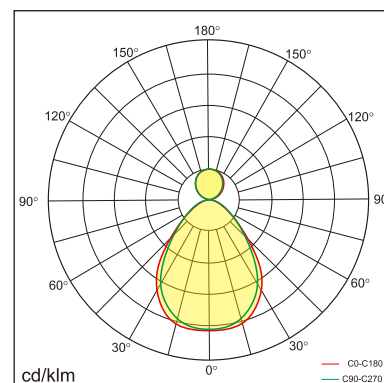

Odin-CR0

Surface mounted luminaires

23.011.24004

GENERAL

Ceiling
Surface
White
IP20
indirect 1200 lm
direct 4200 lm
total 5400 lm
Beam Angle $\uparrow 110^\circ/90^\circ \downarrow$
UGR<19

LED

4000K neutral white
CRI ≥ 80
L80(B10)50,000H
SDCM <3

PHYSICAL

length 1200 mm
width 260 mm
height 30 mm
6.15 kg

ELECTRICAL

60W
100 lm/W
No Dimming
AC200~240V

The data values for the luminous flux are initially subject to a tolerance of +/- 10%, those for the electrical connected load are initially subject to a tolerance of +/- 10%, and those for the colour temperature are initially subject to a tolerance of +/- 150 K. Product illustrations serve as examples and may differ from the original. No liability is assumed for typographical or printing errors. We reserve the right to make alterations in the interest of improving our products.