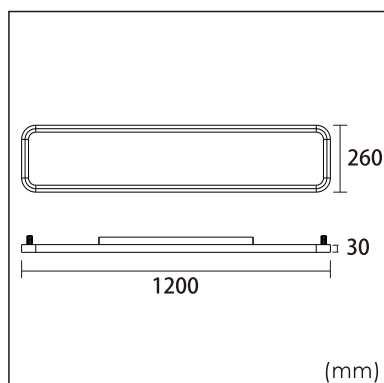

Odin-CR0

Surface mounted luminaires

23.011.24004

GENERAL

Ceiling
Surface
White
IP20
indirect 1200 lm
direct 4200 lm
total 5400 lm
Beam Angle $\uparrow 110^\circ/90^\circ \downarrow$
UGR<19

LED

4000K neutral white
CRI ≥ 80
L80(B10)50,000H
SDCM <3

PHYSICAL

length 1200 mm
width 260 mm
height 30 mm
6.15 kg

ELECTRICAL

60W
100 lm/W
No Dimming
AC200~240V

The data values for the luminous flux are initially subject to a tolerance of +/- 10%, those for the electrical connected load are initially subject to a tolerance of +/- 10%, and those for the colour temperature are initially subject to a tolerance of +/- 150 K. Product illustrations serve as examples and may differ from the original. No liability is assumed for typographical or printing errors. We reserve the right to make alterations in the interest of improving our products.