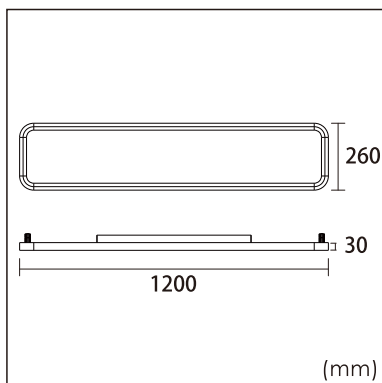

Odin-CR0

Surface mounted luminaires

23.011.14002

GENERAL

Ceiling
Surface
black
IP20
indirect 1200 lm
direct 4200 lm
total 5400 lm
Beam Angle $\uparrow 110^\circ/90^\circ \downarrow$
UGR<19

LED

4000K neutral white
CRI ≥ 80
L80(B10)50,000H
SDCM <3

PHYSICAL

length 1200 mm
width 260 mm
height 30 mm
6.15 kg

ELECTRICAL

60W
100 lm/W
No Dimming
AC200~240V

The data values for the luminous flux are initially subject to a tolerance of +/- 10%, those for the electrical connected load are initially subject to a tolerance of +/- 10%, and those for the colour temperature are initially subject to a tolerance of +/- 150 K. Product illustrations serve as examples and may differ from the original. No liability is assumed for typographical or printing errors. We reserve the right to make alterations in the interest of improving our products.