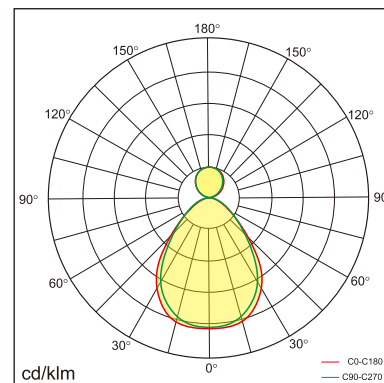

Odin-CR0

Surface mounted luminaires

23.011.14002

GENERAL

Ceiling
Surface
black
IP20
indirect 1200 lm
direct 4200 lm
total 5400 lm
Beam Angle $\uparrow 110^\circ/90^\circ \downarrow$
UGR<19

LED

4000K neutral white
CRI ≥ 80
L80(B10)50,000H
SDCM <3

PHYSICAL

length 1200 mm
width 260 mm
height 30 mm
6.15 kg

ELECTRICAL

60W
100 lm/W
No Dimming
AC200~240V

The data values for the luminous flux are initially subject to a tolerance of +/- 10%, those for the electrical connected load are initially subject to a tolerance of +/- 10%, and those for the colour temperature are initially subject to a tolerance of +/- 150 K. Product illustrations serve as examples and may differ from the original. No liability is assumed for typographical or printing errors. We reserve the right to make alterations in the interest of improving our products.