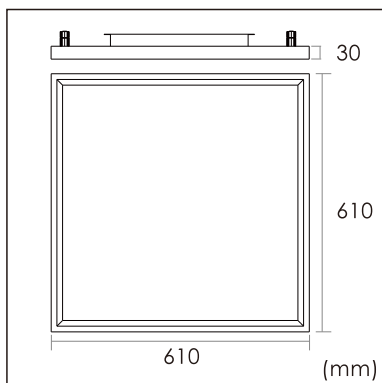

Odin-CS1

Surface mounted luminaires

23.014.23003

GENERAL

Ceiling
Surface
White
IP20
indirect 1300 lm
direct 4000 lm
total 5300 lm
Beam Angle $\uparrow 110^\circ/90^\circ \downarrow$
UGR<19

LED

3000K warm white
CRI ≥ 80
L80(B10)50,000H
SDCM <3

PHYSICAL

length 610 mm
width 610 mm
height 30 mm
5.85 kg

ELECTRICAL

60W
100 lm/W
No Dimming
AC200~240V

The data values for the luminous flux are initially subject to a tolerance of +/- 10%, those for the electrical connected load are initially subject to a tolerance of +/- 10%, and those for the colour temperature are initially subject to a tolerance of +/- 150 K. Product illustrations serve as examples and may differ from the original. No liability is assumed for typographical or printing errors. We reserve the right to make alterations in the interest of improving our products.