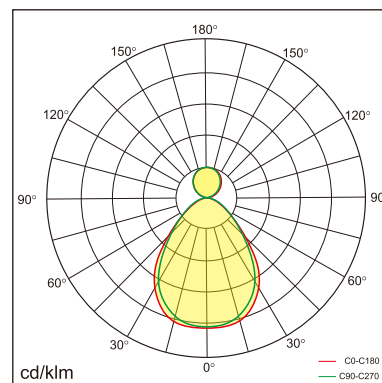

Odin-CS1

Surface mounted luminaires

23.014.23003

GENERAL

Ceiling
Surface
White
IP20
indirect 1300 lm
direct 4000 lm
total 5300 lm
Beam Angle $\uparrow 110^\circ/90^\circ \downarrow$
UGR<19

LED

3000K warm white
CRI ≥ 80
L80(B10)50,000H
SDCM <3

PHYSICAL

length 610 mm
width 610 mm
height 30 mm
5.85 kg

ELECTRICAL

60W
100 lm/W
No Dimming
AC200~240V

The data values for the luminous flux are initially subject to a tolerance of +/- 10%, those for the electrical connected load are initially subject to a tolerance of +/- 10%, and those for the colour temperature are initially subject to a tolerance of +/- 150 K. Product illustrations serve as examples and may differ from the original. No liability is assumed for typographical or printing errors. We reserve the right to make alterations in the interest of improving our products.