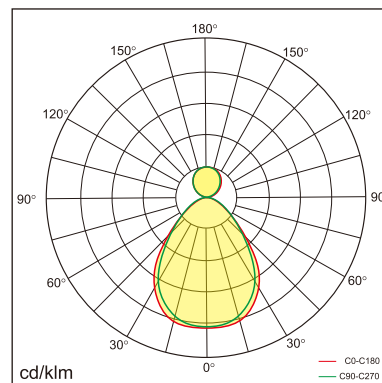

Odin-CR1

Surface mounted luminaires

23.012.24010

GENERAL

Ceiling
Surface
White
IP20
indirect 1300 lm
direct 4000 lm
total 5300 lm
Beam Angle $\uparrow 110^\circ/90^\circ\downarrow$
UGR<19

LED

4000K neutral white
CRI ≥ 80
L80(B10)50,000H
SDCM <3

PHYSICAL

length 610 mm
width 610 mm
height 30 mm
6.15 kg

ELECTRICAL

60W
100 lm/W
1-10V Dimming
AC200~240V

The data values for the luminous flux are initially subject to a tolerance of +/- 10%, those for the electrical connected load are initially subject to a tolerance of +/- 10%, and those for the colour temperature are initially subject to a tolerance of +/- 150 K. Product illustrations serve as examples and may differ from the original. No liability is assumed for typographical or printing errors. We reserve the right to make alterations in the interest of improving our products.