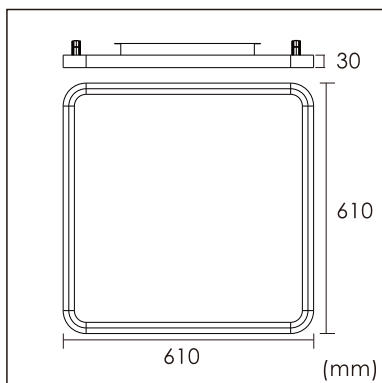

Odin-CR1

Surface mounted luminaires

23.012.24010

GENERAL

Ceiling
Surface
White
IP20
indirect 1300 lm
direct 4000 lm
total 5300 lm
Beam Angle $\uparrow 110^\circ/90^\circ\downarrow$
UGR<19

LED

4000K neutral white
CRI ≥ 80
L80(B10)50,000H
SDCM <3

PHYSICAL

length 610 mm
width 610 mm
height 30 mm
6.15 kg

ELECTRICAL

60W
100 lm/W
1-10V Dimming
AC200~240V

The data values for the luminous flux are initially subject to a tolerance of +/- 10%, those for the electrical connected load are initially subject to a tolerance of +/- 10%, and those for the colour temperature are initially subject to a tolerance of +/- 150 K. Product illustrations serve as examples and may differ from the original. No liability is assumed for typographical or printing errors. We reserve the right to make alterations in the interest of improving our products.