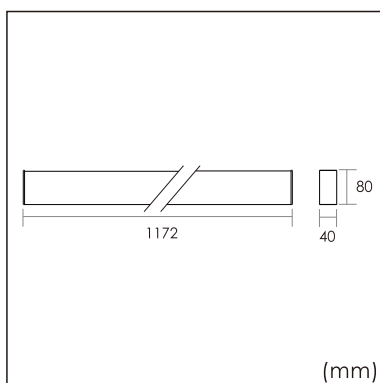

Freyr-C2

Surface mounted luminaires

23.010.23021

GENERAL

Ceiling
Surface
White
IP20
4000 lm
Beam Angle 50°
UGR<10

LED

3000K warm white
CRI ≥ 80
L80(B10)50,000H
SDCM <3

PHYSICAL

length 1172 mm
width 40 mm
height 80 mm
3.15 kg

ELECTRICAL

40W
100 lm/W
No Dimming
AC200~240V

The data values for the luminous flux are initially subject to a tolerance of +/- 10%, those for the electrical connected load are initially subject to a tolerance of +/- 10%, and those for the colour temperature are initially subject to a tolerance of +/- 150 K. Product illustrations serve as examples and may differ from the original. No liability is assumed for typographical or printing errors. We reserve the right to make alterations in the interest of improving our products.