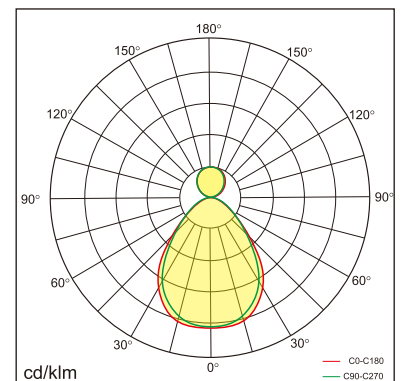

Odin-CR1

Surface mounted luminaires

23.012.33017

GENERAL

Ceiling
Surface
Silver
IP20
indirect 1300 lm
direct 4000 lm
total 5300 lm
Beam Angle $\uparrow 110^\circ/90^\circ \downarrow$
UGR<19

LED

3000K warm white
CRI ≥ 80
L80(B10)50,000H
SDCM <3

PHYSICAL

length 610 mm
width 610 mm
height 30 mm
6.15 kg

ELECTRICAL

60W
100 lm/W
DALI Dimming
AC200~240V

The data values for the luminous flux are initially subject to a tolerance of +/- 10%, those for the electrical connected load are initially subject to a tolerance of +/- 10%, and those for the colour temperature are initially subject to a tolerance of +/- 150 K. Product illustrations serve as examples and may differ from the original. No liability is assumed for typographical or printing errors. We reserve the right to make alterations in the interest of improving our products.