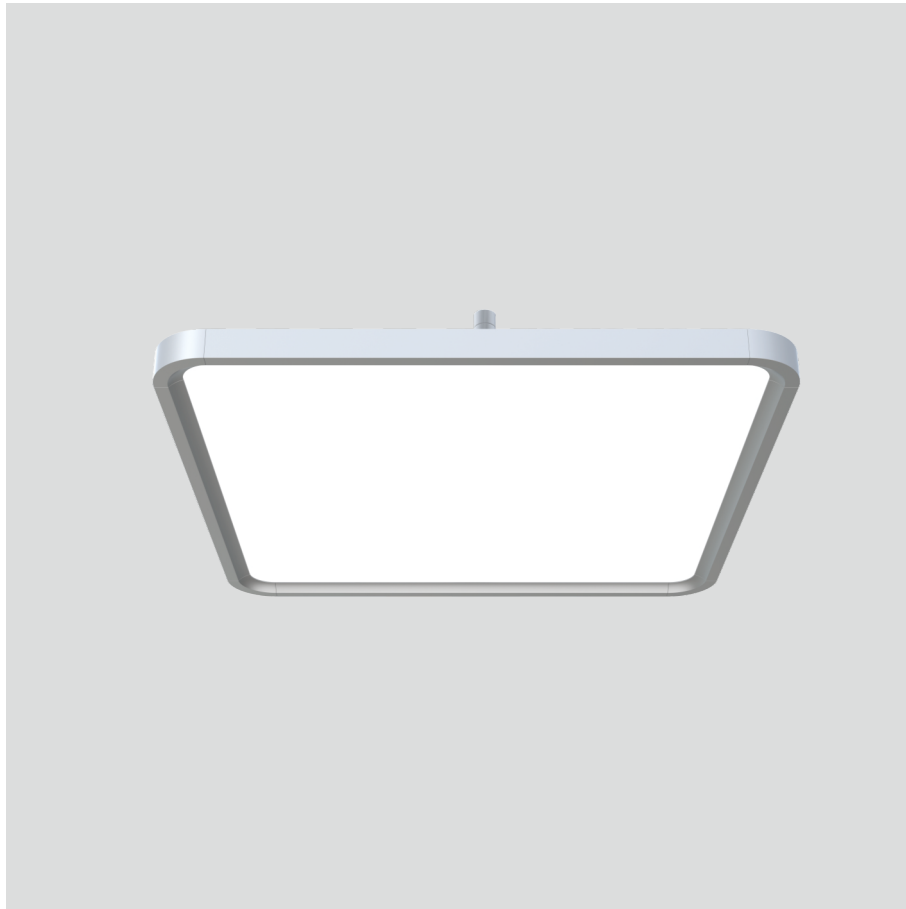

Odin-CR1

Surface mounted luminaires

23.012.33017

GENERAL

Ceiling
Surface
Silver
IP20
indirect 1300 lm
direct 4000 lm
total 5300 lm
Beam Angle $\uparrow 110^\circ/90^\circ \downarrow$
UGR<19

LED

3000K warm white
CRI ≥ 80
L80(B10)50,000H
SDCM <3

PHYSICAL

length 610 mm
width 610 mm
height 30 mm
6.15 kg

ELECTRICAL

60W
100 lm/W
DALI Dimming
AC200~240V

The data values for the luminous flux are initially subject to a tolerance of +/- 10%, those for the electrical connected load are initially subject to a tolerance of +/- 10%, and those for the colour temperature are initially subject to a tolerance of +/- 150 K. Product illustrations serve as examples and may differ from the original. No liability is assumed for typographical or printing errors. We reserve the right to make alterations in the interest of improving our products.