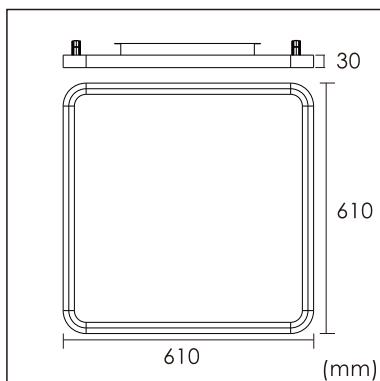

Odin-CR1

Surface mounted luminaires

23.012.33017

GENERAL

Ceiling
Surface
Silver
IP20
indirect 1300 lm
direct 4000 lm
total 5300 lm
Beam Angle $\uparrow 110^\circ/90^\circ \downarrow$
UGR<19

LED

3000K warm white
CRI ≥ 80
L80(B10)50,000H
SDCM <3

PHYSICAL

length 610 mm
width 610 mm
height 30 mm
6.15 kg

ELECTRICAL

60W
100 lm/W
DALI Dimming
AC200~240V

The data values for the luminous flux are initially subject to a tolerance of +/- 10%, those for the electrical connected load are initially subject to a tolerance of +/- 10%, and those for the colour temperature are initially subject to a tolerance of +/- 150 K. Product illustrations serve as examples and may differ from the original. No liability is assumed for typographical or printing errors. We reserve the right to make alterations in the interest of improving our products.